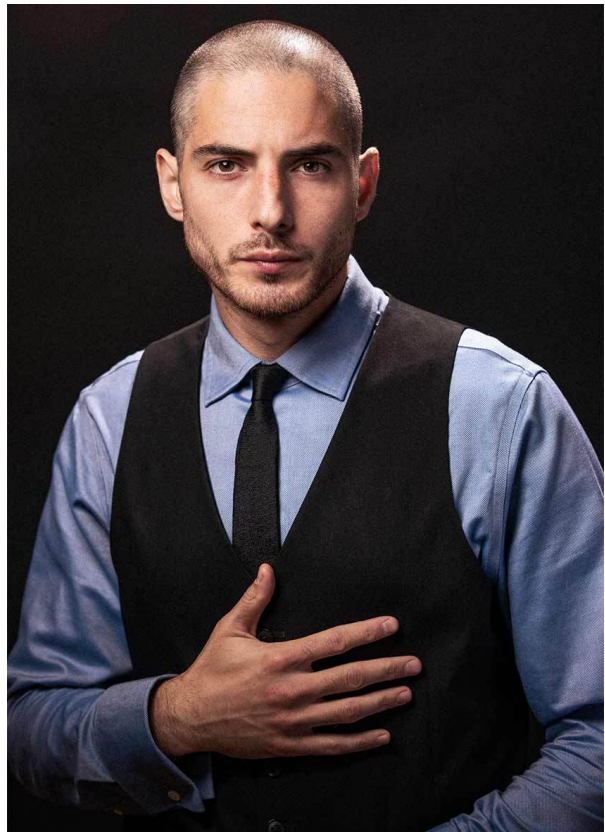

SCOUT

MODEL ● AGENCY

GREGORY R. 30 PLUS

HEIGHT 184 cm BUST/WAIST/HIPS 96/78.5/99 cm SIZE Jeans 32/33 EYES green brown HAIR dark brown SHOES 45
LOCATION Zürich CH