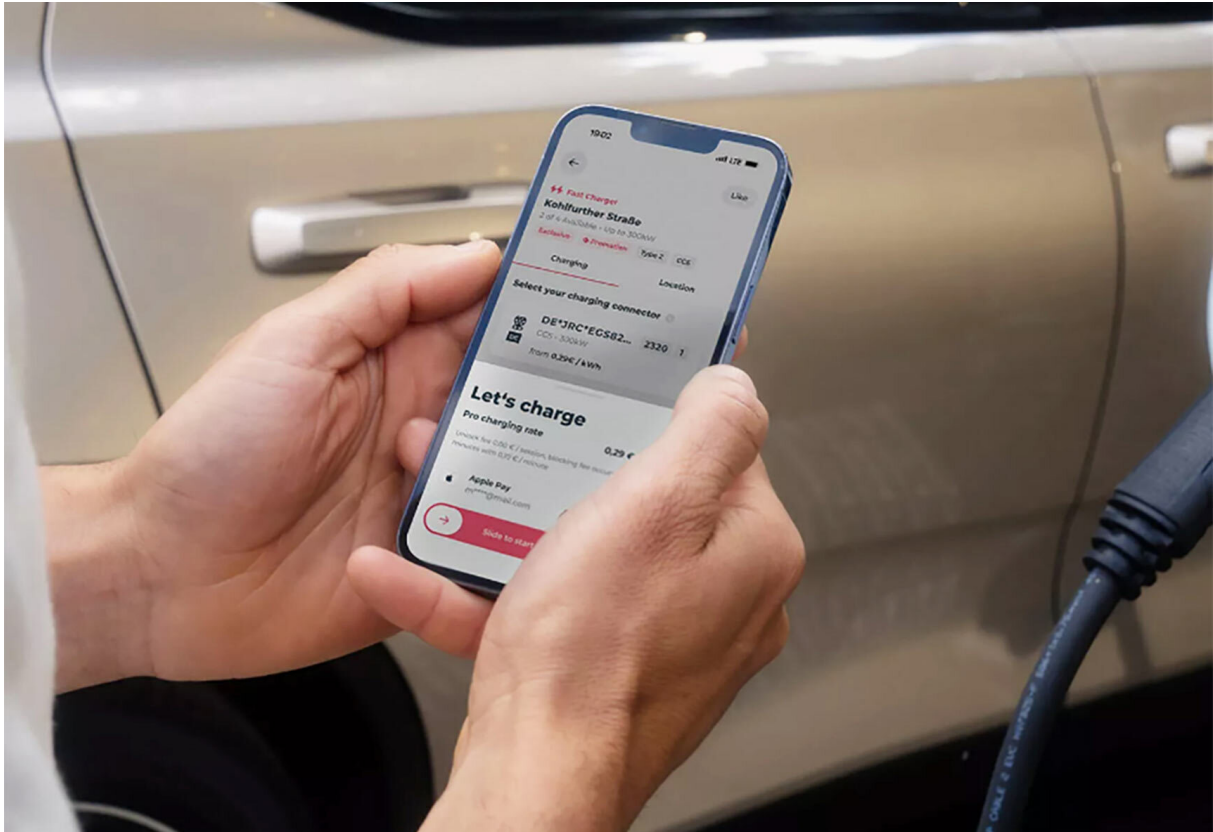

SCOUT

MODEL • AGENCY

GUNTER DI. COMMERCIAL

HEIGHT 185 cm BUST/WAIST/HIPS 98/83/98 cm SIZE 48 JEANS 31/31 EYES green HAIR brown / bald SHOES 45
LOCATION Berlin DE

SCOUT

MODEL • AGENCY

GUNTER DI. COMMERCIAL

HEIGHT 185 cm BUST/WAIST/HIPS 98/83/98 cm SIZE 48 JEANS 31/31 EYES green HAIR brown / bald SHOES 45
LOCATION Berlin DE