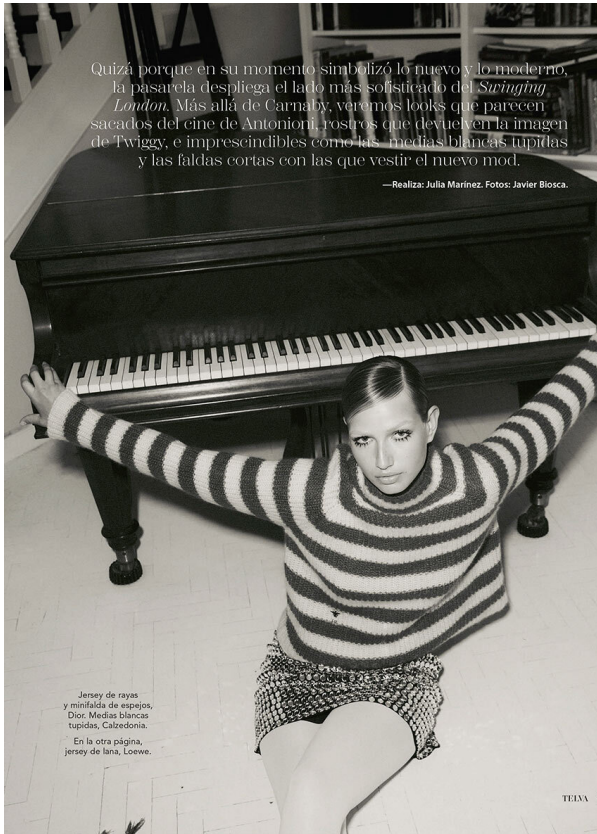

# SCOUT

MODEL • AGENCY

**HANNY P.** MAIN

HEIGHT 178 cm BUST/WAIST/HIPS 80/62/90 cm EYES blue HAIR blonde SHOES 39 LOCATION Hamburg DE

moda

vuelven los  
**sesenta**

## HANNY P. MAIN

HEIGHT 178 cm BUST/WAIST/HIPS 80/62/90 cm EYES blue HAIR blonde SHOES 39 LOCATION Hamburg DE

# SCOUT

MODEL • AGENCY

**HANNY P.** MAIN

HEIGHT 178 cm BUST/WAIST/HIPS 80/62/90 cm EYES blue HAIR blonde SHOES 39 LOCATION Hamburg DE