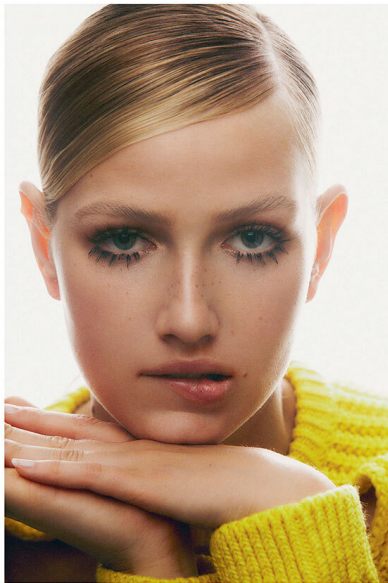

# SCOUT

MODEL • AGENCY

**HANNY P.** MAIN

HEIGHT 178 cm BUST/WAIST/HIPS 80/62/90 cm EYES blue HAIR blonde SHOES 39 LOCATION Hamburg DE

moda

vuelven los  
**sesenta**

## HANNY P. MAIN

HEIGHT 178 cm BUST/WAIST/HIPS 80/62/90 cm EYES blue HAIR blonde SHOES 39 LOCATION Hamburg DE

# SCOUT

MODEL • AGENCY

**HANNY P.** MAIN

HEIGHT 178 cm BUST/WAIST/HIPS 80/62/90 cm EYES blue HAIR blonde SHOES 39 LOCATION Hamburg DE