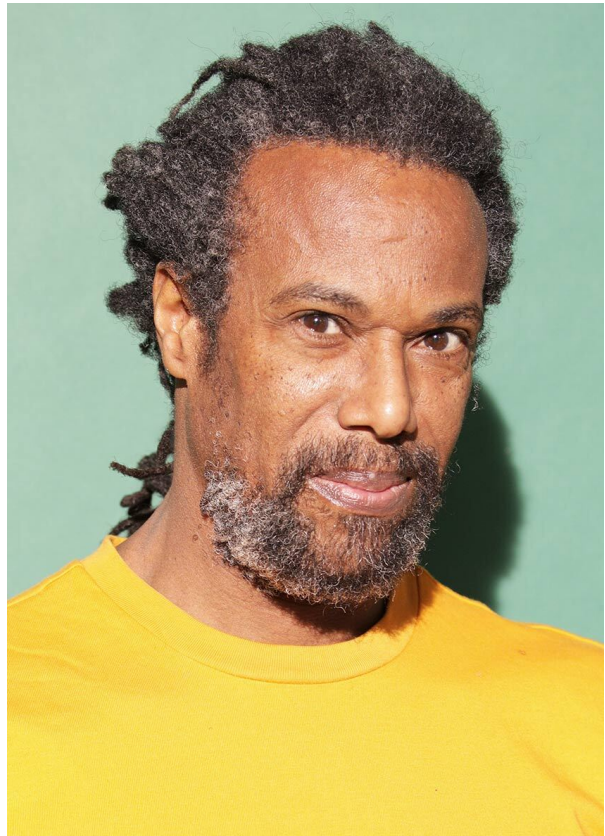

SCOUT

MODEL ● AGENCY

HERBY C. SILVER

HEIGHT 178 cm BUST/WAIST/HIPS 93/84/95 cm EYES brown HAIR black with grey SHOES 41 LOCATION Zürich CH

SCOUT

MODEL ● AGENCY

HERBY C. SILVER

HEIGHT 178 cm BUST/WAIST/HIPS 93/84/95 cm EYES brown HAIR black with grey SHOES 41 LOCATION Zürich CH