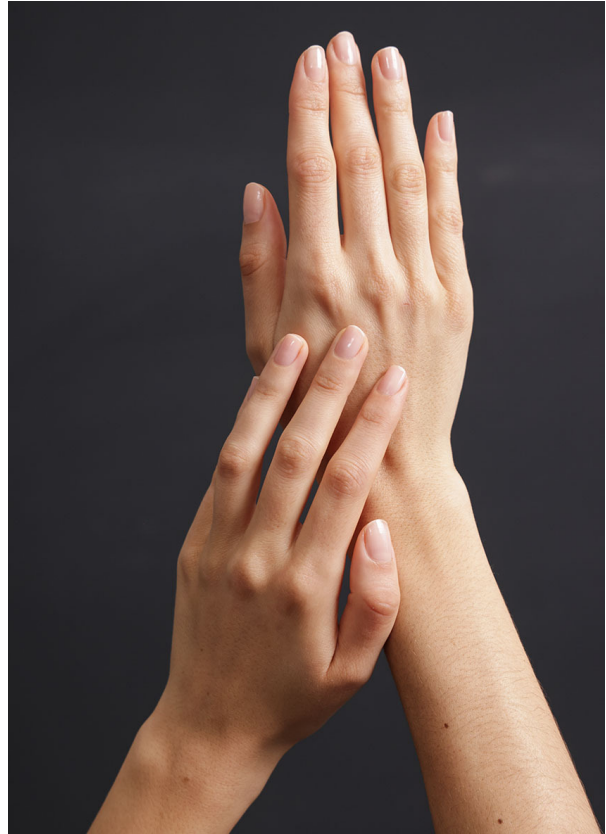

SCOUT

MODEL • AGENCY

ILONA S. COMMERCIAL

HEIGHT 164 cm BUST/WAIST/HIPS 85/68/89 cm EYES brown HAIR brown SHOES 38 LOCATION St. Gallen

SCOUT

MODEL • AGENCY

ILONA S. COMMERCIAL

HEIGHT 164 cm BUST/WAIST/HIPS 85/68/89 cm EYES brown HAIR brown SHOES 38 LOCATION St. Gallen

SCOUT

MODEL • AGENCY

ILONA S. COMMERCIAL

HEIGHT 164 cm BUST/WAIST/HIPS 85/68/89 cm EYES brown HAIR brown SHOES 38 LOCATION St. Gallen