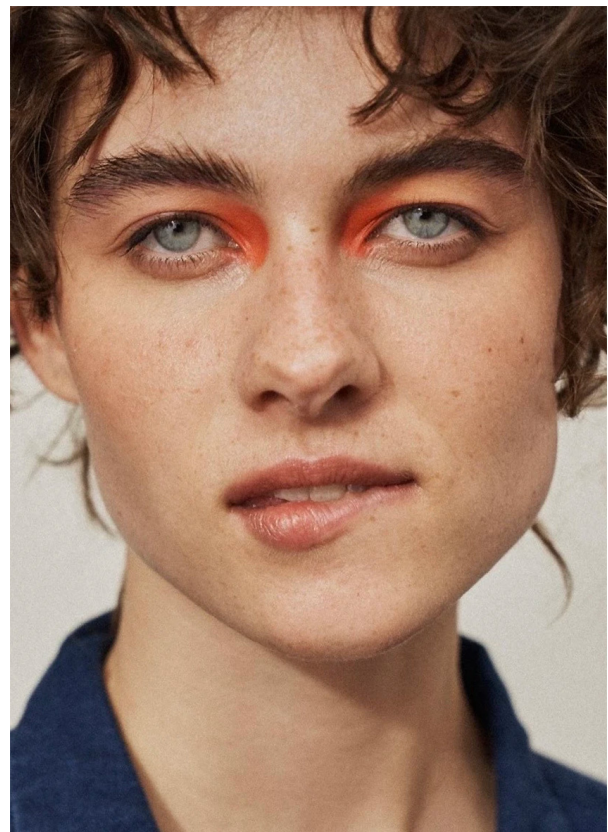

# SCOUT

MODEL • AGENCY

**INDIA BA.** DEVELOPMENT

HEIGHT 176 cm LINGERIE 75 B BUST/WAIST/HIPS 78/64/91 cm JEANS 28/32 EYES blue HAIR brown SHOES 41  
LOCATION Konstanz