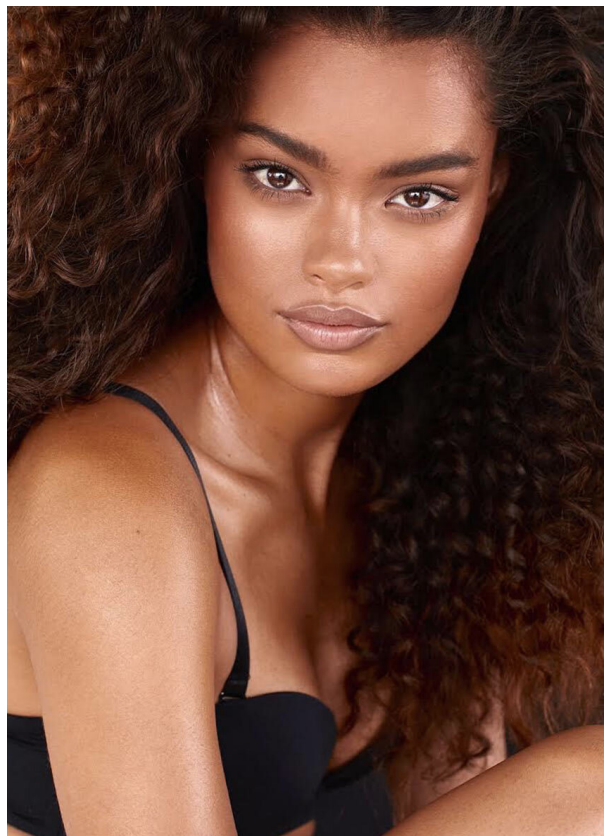

SCOUT

MODEL • AGENCY

JANA SKYE R. MAIN

HEIGHT 165 cm BUST/WAIST/HIPS 81/63/92 cm EYES brown HAIR brown SHOES 37.5 LOCATION London

SCOUT

MODEL • AGENCY

JANA SKYE R. MAIN

HEIGHT 165 cm BUST/WAIST/HIPS 81/63/92 cm EYES brown HAIR brown SHOES 37.5 LOCATION London