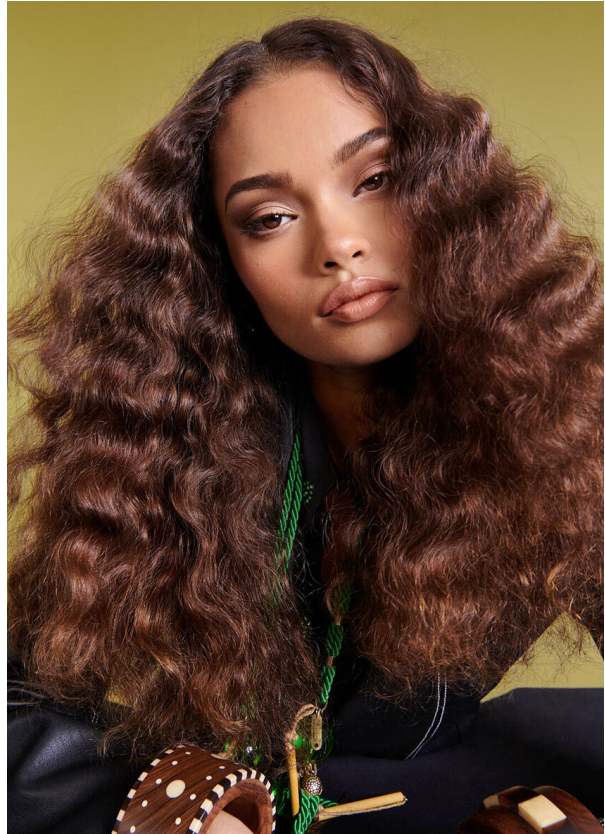

SCOUT

MODEL • AGENCY

JANA SKYE R. MAIN

HEIGHT 165 cm BUST/WAIST/HIPS 81/63/92 cm EYES brown HAIR brown SHOES 37.5 LOCATION London