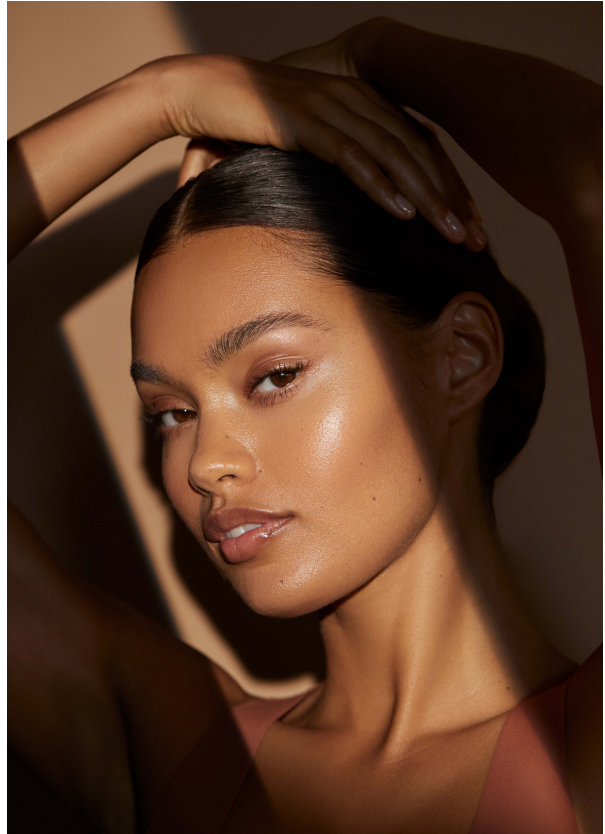

SCOUT

MODEL • AGENCY

JANA SKYE R. MAIN

HEIGHT 165 cm BUST/WAIST/HIPS 81/63/92 cm EYES brown HAIR brown SHOES 37.5 LOCATION London

SCOUT

MODEL • AGENCY

JANA SKYE R. MAIN

HEIGHT 165 cm BUST/WAIST/HIPS 81/63/92 cm EYES brown HAIR brown SHOES 37.5 LOCATION London