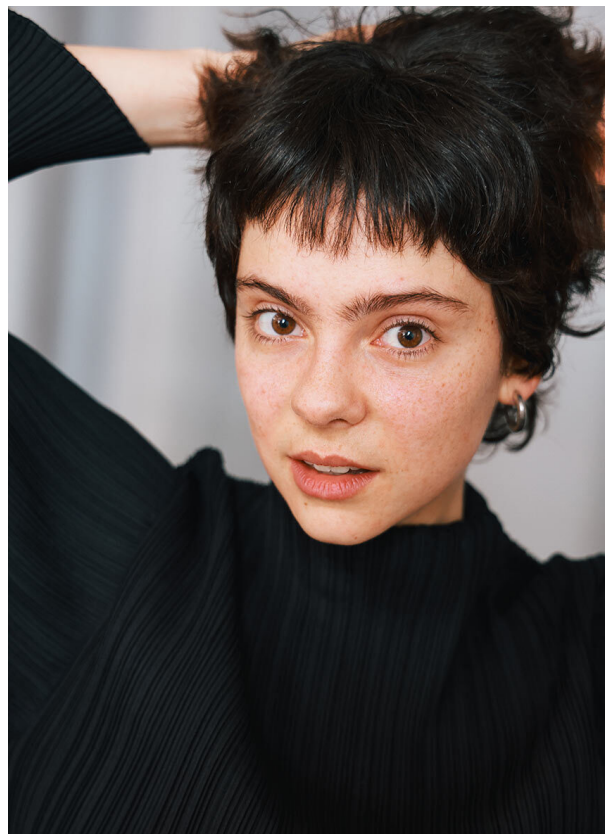

SCOUT

MODEL ● AGENCY

JANINA B. 20 PLUS

HEIGHT 170 cm BUST/WAIST/HIPS 79/68/91 cm SIZE 26 EYES brown HAIR brown SHOES 39 LOCATION Luzern CH

SCOUT

MODEL ● AGENCY

JANINA B. 20 PLUS

HEIGHT 170 cm BUST/WAIST/HIPS 79/68/91 cm SIZE 26 EYES brown HAIR brown SHOES 39 LOCATION Luzern CH

SCOUT

MODEL • AGENCY

JANINA B. 20 PLUS

HEIGHT 170 cm BUST/WAIST/HIPS 79/68/91 cm SIZE 26 EYES brown HAIR brown SHOES 39 LOCATION Luzern CH

SCOUT

JANINA B. 20 PLUS

MODEL ● AGENCY

HEIGHT 170 cm BUST/WAIST/HIPS 79/68/91 cm SIZE 26 EYES brown HAIR brown SHOES 39 LOCATION Luzern CH

SCOUT

MODEL ● AGENCY

JANINA B. 20 PLUS

HEIGHT 170 cm BUST/WAIST/HIPS 79/68/91 cm SIZE 26 EYES brown HAIR brown SHOES 39 LOCATION Luzern CH

SCOUT

MODEL • AGENCY

JANINA B. 20 PLUS

HEIGHT 170 cm BUST/WAIST/HIPS 79/68/91 cm SIZE 26 EYES brown HAIR brown SHOES 39 LOCATION Luzern CH

SCOUT

MODEL ● AGENCY

JANINA B. 20 PLUS

HEIGHT 170 cm BUST/WAIST/HIPS 79/68/91 cm SIZE 26 EYES brown HAIR brown SHOES 39 LOCATION Luzern CH