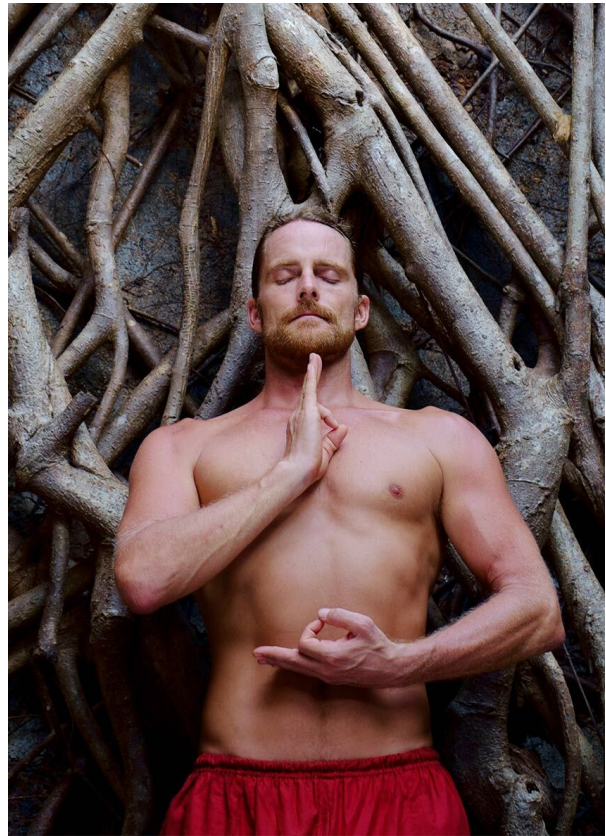

SCOUT

MODEL ● AGENCY

JASON M. 40 PLUS

HEIGHT 185 cm BUST/WAIST/HIPS 98/82/107 cm EYES blue HAIR dark blonde SHOES 43 LOCATION Zollikon CH

SCOUT

MODEL • AGENCY

JASON M. 40 PLUS

HEIGHT 185 cm BUST/WAIST/HIPS 98/82/107 cm EYES blue HAIR dark blonde SHOES 43 LOCATION Zollikon CH

SCOUT

MODEL ● AGENCY

JASON M. 40 PLUS

HEIGHT 185 cm BUST/WAIST/HIPS 98/82/107 cm EYES blue HAIR dark blonde SHOES 43 LOCATION Zollikon CH

SCOUT

MODEL ● AGENCY

JASON M. 40 PLUS

HEIGHT 185 cm BUST/WAIST/HIPS 98/82/107 cm EYES blue HAIR dark blonde SHOES 43 LOCATION Zollikon CH