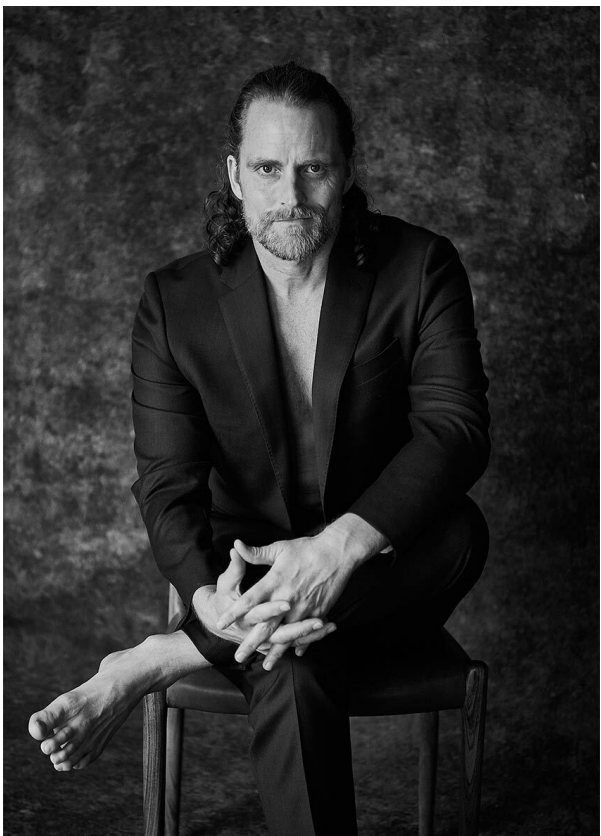

SCOUT

MODEL ● AGENCY

JASON M. 40 PLUS

HEIGHT 185 cm BUST/WAIST/HIPS 98/82/107 cm EYES blue HAIR dark blonde SHOES 43 LOCATION Zollikon CH

SCOUT

MODEL • AGENCY

JASON M. 40 PLUS

HEIGHT 185 cm BUST/WAIST/HIPS 98/82/107 cm EYES blue HAIR dark blonde SHOES 43 LOCATION Zollikon CH

SCOUT

MODEL ● AGENCY

JASON M. 40 PLUS

HEIGHT 185 cm BUST/WAIST/HIPS 98/82/107 cm EYES blue HAIR dark blonde SHOES 43 LOCATION Zollikon CH

SCOUT

MODEL ● AGENCY

JASON M. 40 PLUS

HEIGHT 185 cm BUST/WAIST/HIPS 98/82/107 cm EYES blue HAIR dark blonde SHOES 43 LOCATION Zollikon CH

SCOUT

MODEL • AGENCY

JASON M. 40 PLUS

HEIGHT 185 cm BUST/WAIST/HIPS 98/82/107 cm EYES blue HAIR dark blonde SHOES 43 LOCATION Zollikon CH