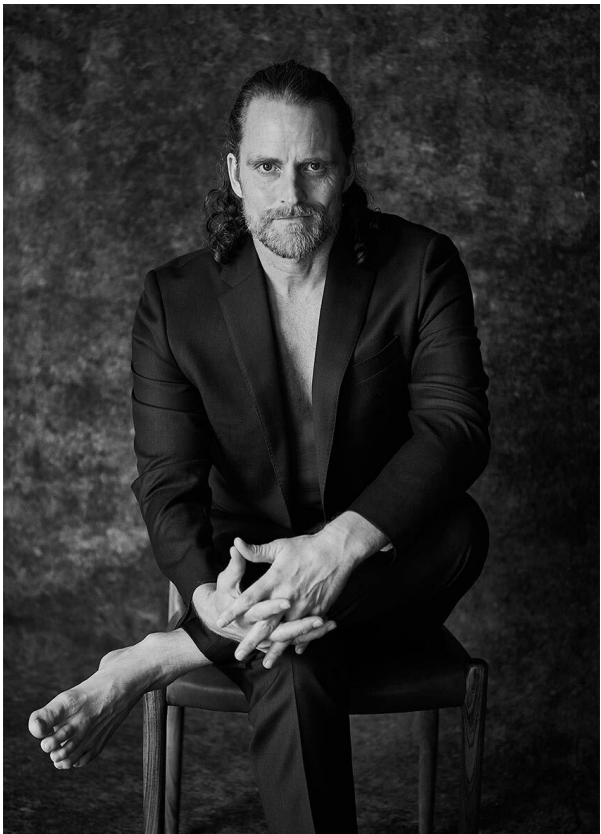

SCOUT

MODEL ● AGENCY

JASON M. 40 PLUS

HEIGHT 185 cm BUST/WAIST/HIPS 98/82/107 cm EYES blue HAIR dark blonde SHOES 43 LOCATION Zollikon CH

SCOUT

MODEL ● AGENCY

JASON M. 40 PLUS

HEIGHT 185 cm BUST/WAIST/HIPS 98/82/107 cm EYES blue HAIR dark blonde SHOES 43 LOCATION Zollikon CH

SCOUT

MODEL ● AGENCY

JASON M. 40 PLUS

HEIGHT 185 cm BUST/WAIST/HIPS 98/82/107 cm EYES blue HAIR dark blonde SHOES 43 LOCATION Zollikon CH