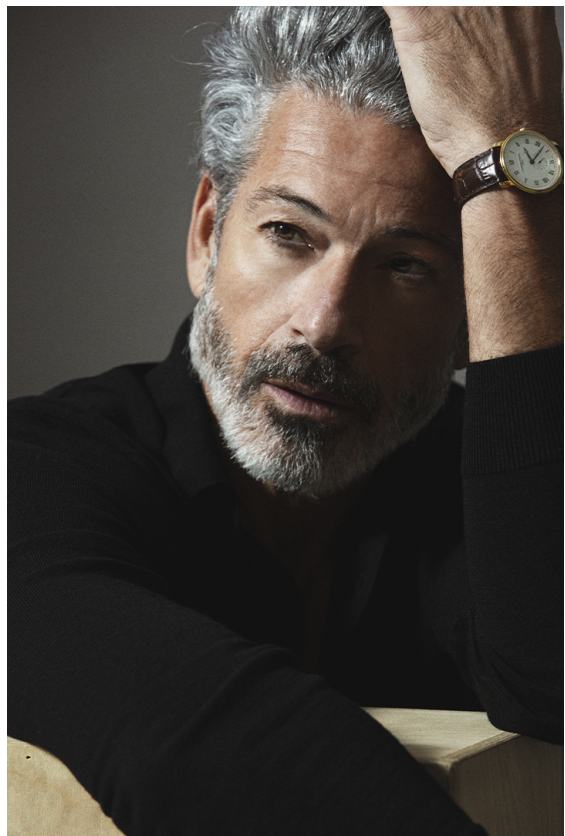

SCOUT

MODEL • AGENCY

JAVIER M. SILVER

HEIGHT 184 cm BUST/WAIST/HIPS 103/86/93 cm EYES hazel HAIR grey SHOES 44 LOCATION Málaga

SCOUT

MODEL ● AGENCY

JAVIER M. SILVER

HEIGHT 184 cm BUST/WAIST/HIPS 103/86/93 cm EYES hazel HAIR grey SHOES 44 LOCATION Málaga

SCOUT

JAVIER M. SILVER

MODEL • AGENCY

HEIGHT 184 cm BUST/WAIST/HIPS 103/86/93 cm EYES hazel HAIR grey SHOES 44 LOCATION Málaga

SCOUT

JAVIER M. SILVER

MODEL • AGENCY

HEIGHT 184 cm BUST/WAIST/HIPS 103/86/93 cm EYES hazel HAIR grey SHOES 44 LOCATION Málaga

SCOUT

MODEL • AGENCY

JAVIER M. SILVER

HEIGHT 184 cm BUST/WAIST/HIPS 103/86/93 cm EYES hazel HAIR grey SHOES 44 LOCATION Málaga