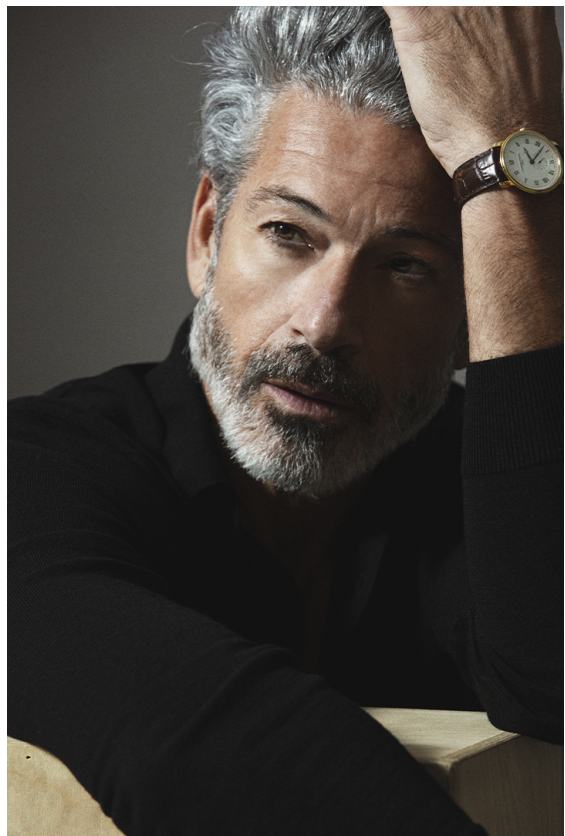

# SCOUT

**JAVIER MO.** ACTORS INTERNATIONAL

MODEL ● AGENCY

HEIGHT 184 cm BUST/WAIST/HIPS 103/86/93 cm EYES hazel HAIR grey SHOES 44 LOCATION Málaga