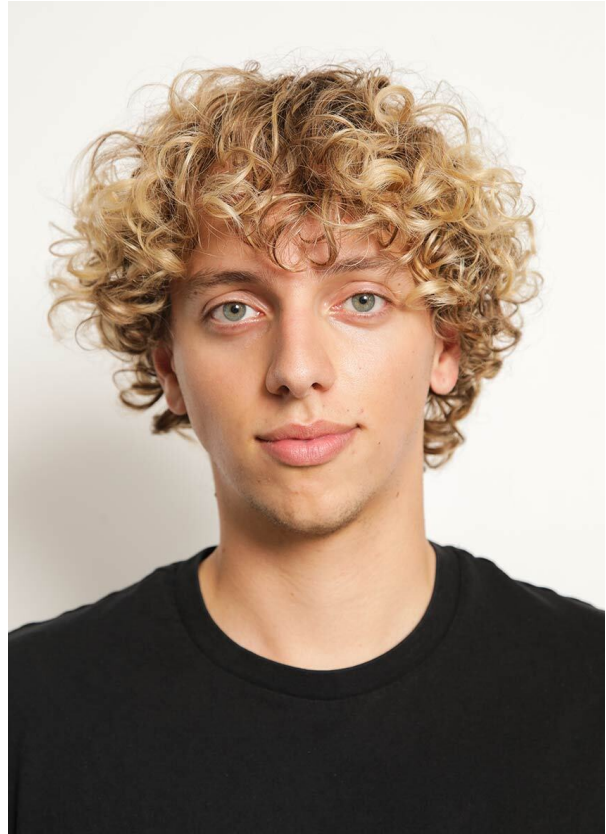

SCOUT

MODEL ● AGENCY

JEAN-CLAUDE G. 20 PLUS

HEIGHT 180 cm BUST/WAIST/HIPS 90/75/95 cm EYES blue green HAIR blonde SHOES 43 LOCATION Schwyz CH

SCOUT

MODEL • AGENCY

JEAN-CLAUDE G. 20 PLUS

HEIGHT 180 cm BUST/WAIST/HIPS 90/75/95 cm EYES blue green HAIR blonde SHOES 43 LOCATION Schwyz CH

SCOUT

MODEL • AGENCY

JEAN-CLAUDE G. 20 PLUS

HEIGHT 180 cm BUST/WAIST/HIPS 90/75/95 cm EYES blue green HAIR blonde SHOES 43 LOCATION Schwyz CH