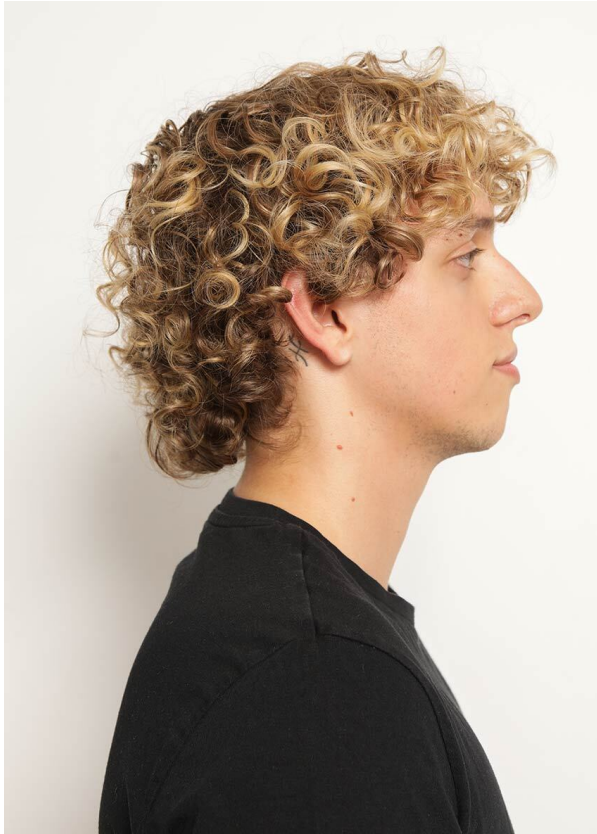

SCOUT

MODEL ● AGENCY

JEAN-CLAUDE G. 20 PLUS

HEIGHT 180 cm BUST/WAIST/HIPS 90/75/95 cm EYES blue green HAIR blonde SHOES 43 LOCATION Schwyz CH

SCOUT

MODEL • AGENCY

JEAN-CLAUDE G. 20 PLUS

HEIGHT 180 cm BUST/WAIST/HIPS 90/75/95 cm EYES blue green HAIR blonde SHOES 43 LOCATION Schwyz CH

SCOUT

MODEL • AGENCY

JEAN-CLAUDE G. 20 PLUS

HEIGHT 180 cm BUST/WAIST/HIPS 90/75/95 cm EYES blue green HAIR blonde SHOES 43 LOCATION Schwyz CH