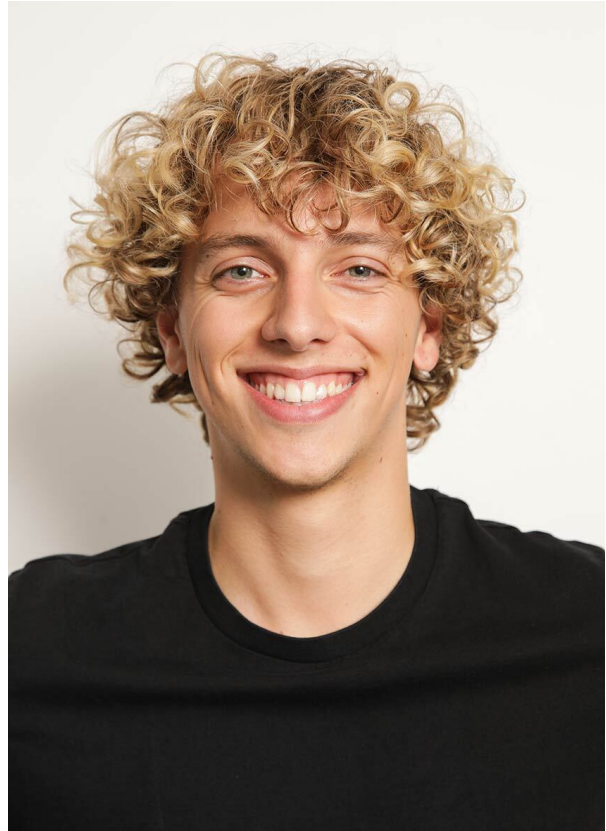

SCOUT

MODEL ● AGENCY

JEAN-CLAUDE G. 20 PLUS

HEIGHT 180 cm BUST/WAIST/HIPS 90/75/95 cm EYES blue green HAIR blonde SHOES 43 LOCATION Schwyz CH

SCOUT

MODEL • AGENCY

JEAN-CLAUDE G. 20 PLUS

HEIGHT 180 cm BUST/WAIST/HIPS 90/75/95 cm EYES blue green HAIR blonde SHOES 43 LOCATION Schwyz CH

SCOUT

MODEL • AGENCY

JEAN-CLAUDE G. 20 PLUS

HEIGHT 180 cm BUST/WAIST/HIPS 90/75/95 cm EYES blue green HAIR blonde SHOES 43 LOCATION Schwyz CH