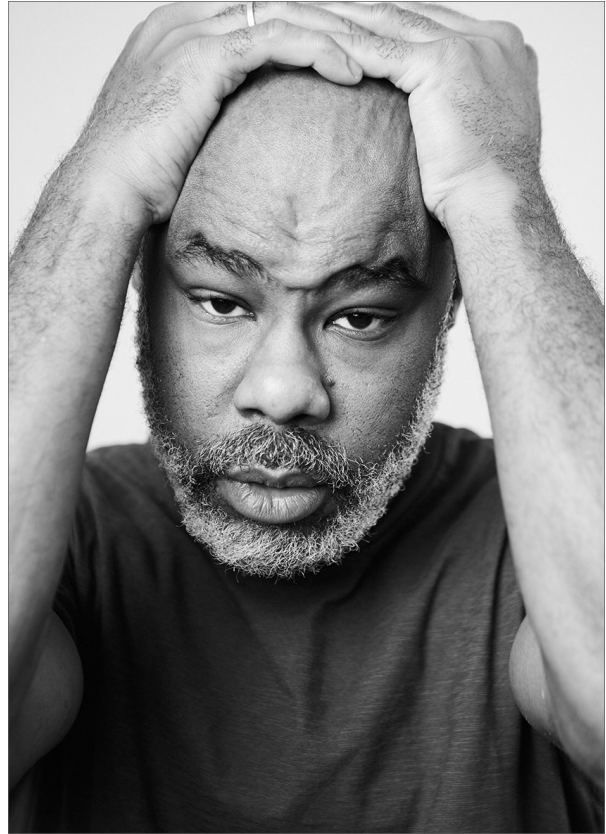

SCOUT

MODEL ● AGENCY

JEAN LOUIS A. 40 PLUS

HEIGHT 185 cm BUST/WAIST/HIPS 101/86/104 cm EYES dark brown HAIR black SHOES 45 LOCATION Zürich CH

SCOUT

MODEL ● AGENCY

JEAN LOUIS A. 40 PLUS

HEIGHT 185 cm BUST/WAIST/HIPS 101/86/104 cm EYES dark brown HAIR black SHOES 45 LOCATION Zürich CH