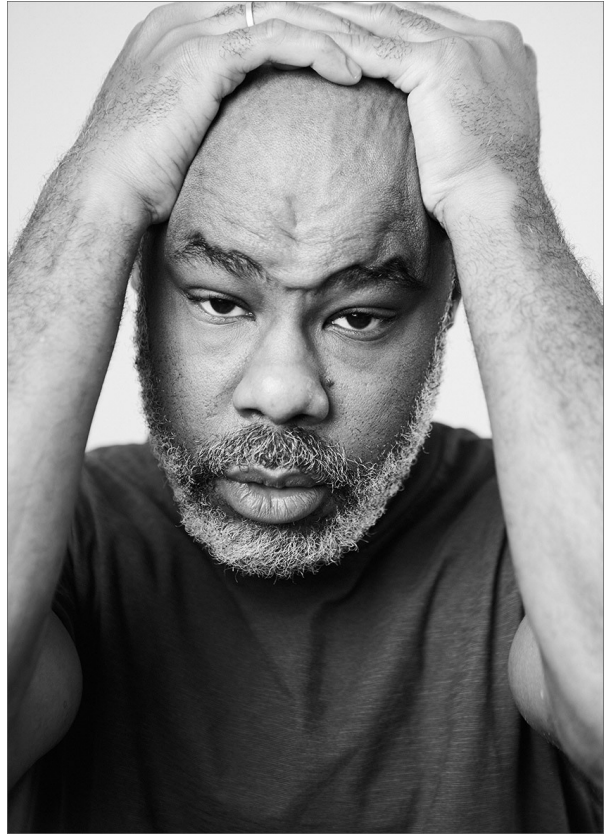

SCOUT

MODEL ● AGENCY

JEAN LOUIS A. 40 PLUS

HEIGHT 185 cm BUST/WAIST/HIPS 101/86/104 cm EYES dark brown HAIR black SHOES 45 LOCATION Zürich CH

SCOUT

MODEL ● AGENCY

JEAN LOUIS A. 40 PLUS

HEIGHT 185 cm BUST/WAIST/HIPS 101/86/104 cm EYES dark brown HAIR black SHOES 45 LOCATION Zürich CH