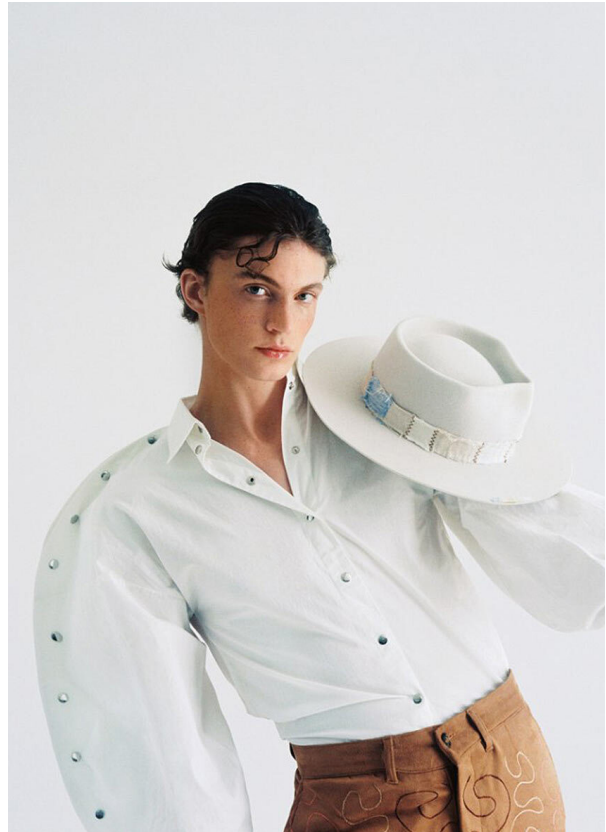

SCOUT

MODEL • AGENCY

JOACHIM S. COMMERCIAL

HEIGHT 186 cm BUST/WAIST/HIPS 101/81/96 cm SIZE Suit 48 / Collar 37 EYES blue HAIR auburn SHOES 44 LOCATION Netherlands