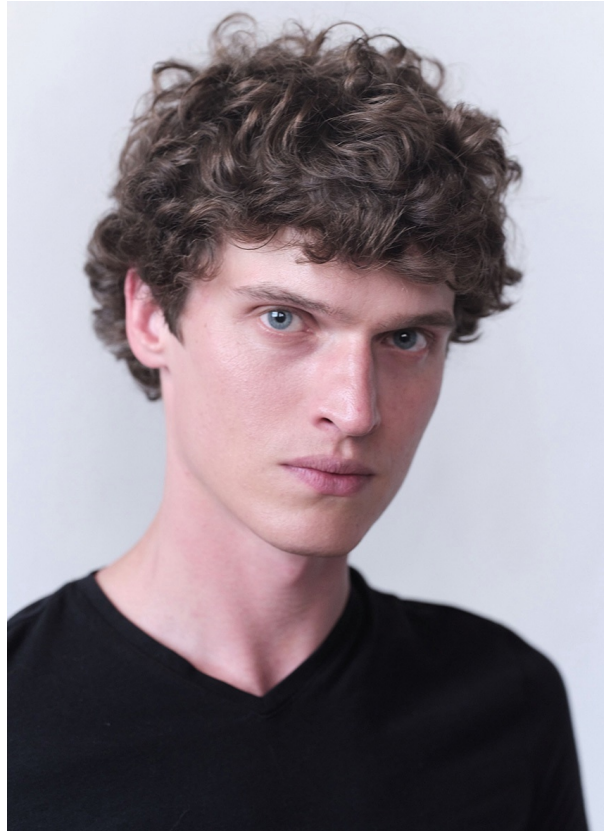

SCOUT

MODEL • AGENCY

JON A. MAIN

HEIGHT 186 cm BUST/WAIST/HIPS 95/73/93 cm JEANS 32/34 EYES blue HAIR light brown SHOES 44 LOCATION Bilbao

SCOUT

MODEL ● AGENCY

JON A. MAIN

HEIGHT 186 cm BUST/WAIST/HIPS 95/73/93 cm JEANS 32/34 EYES blue HAIR light brown SHOES 44 LOCATION Bilbao