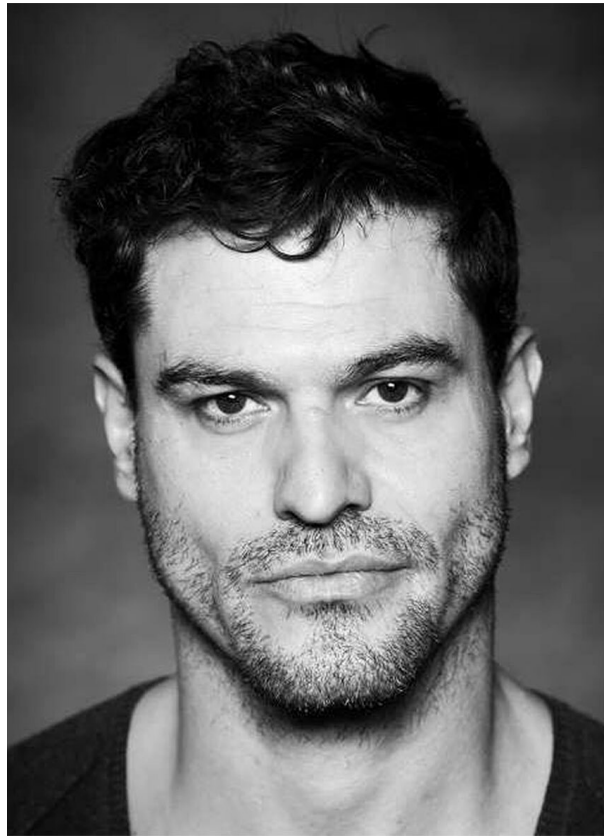

# SCOUT

MODEL ● AGENCY

**JONAS F.** 40 PLUS

HEIGHT 174 cm BUST/WAIST/HIPS 97/82/99 cm EYES brown HAIR brown SHOES 43 LOCATION Bern CH