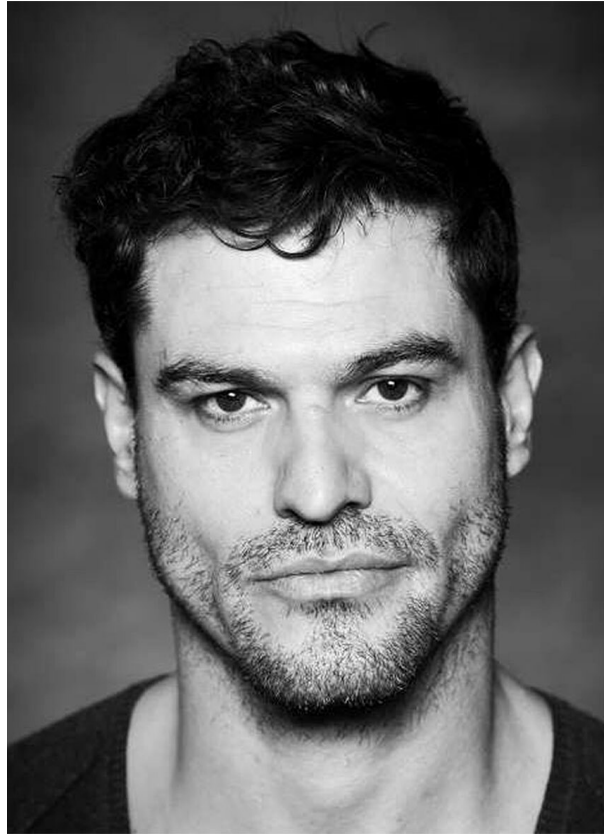

SCOUT

MODEL ● AGENCY

JONAS F. 40 PLUS

HEIGHT 174 cm BUST/WAIST/HIPS 97/82/99 cm EYES brown HAIR brown SHOES 43 LOCATION Bern CH

SCOUT

MODEL ● AGENCY

JONAS F. 40 PLUS

HEIGHT 174 cm BUST/WAIST/HIPS 97/82/99 cm EYES brown HAIR brown SHOES 43 LOCATION Bern CH