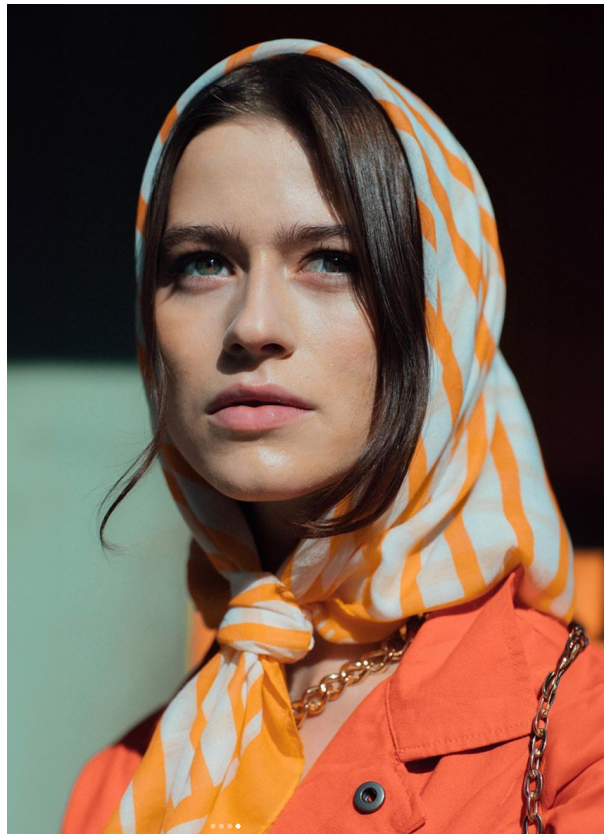

## JOSEFINA R. IN TOWN

HEIGHT 178 cm BUST/WAIST/HIPS 83/64/94 cm EYES green HAIR dark blonde SHOES 38 LOCATION Zurich CH