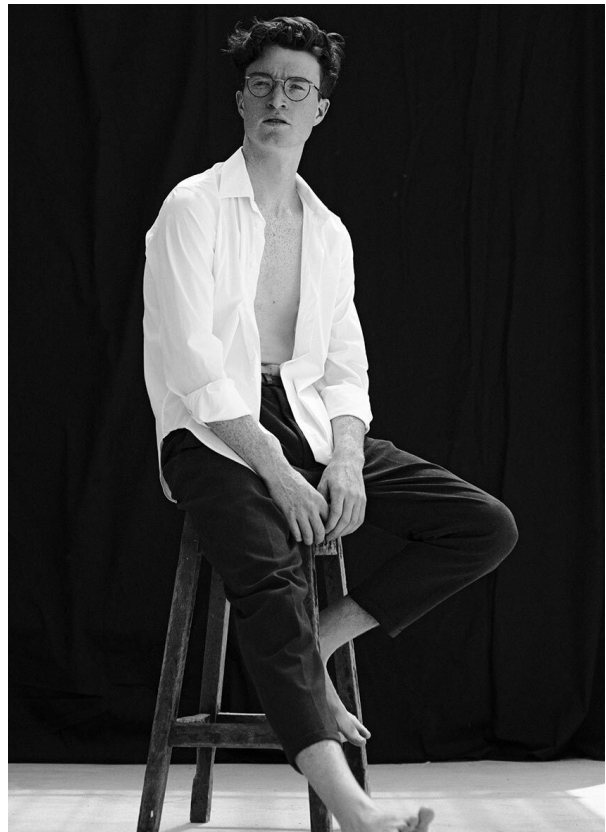

# SCOUT

MODEL • AGENCY

**JULIEN D.** COMMERCIAL

HEIGHT 187 cm BUST/WAIST/HIPS 95/79/94 cm EYES blue HAIR red SHOES 44 LOCATION Copenhagen DK

# SCOUT

**JULIEN D.** COMMERCIAL

MODEL • AGENCY

HEIGHT 187 cm BUST/WAIST/HIPS 95/79/94 cm EYES blue HAIR red SHOES 44 LOCATION Copenhagen DK

# SCOUT

MODEL ● AGENCY

**JULIEN D.** COMMERCIAL

HEIGHT 187 cm BUST/WAIST/HIPS 95/79/94 cm EYES blue HAIR red SHOES 44 LOCATION Copenhagen DK