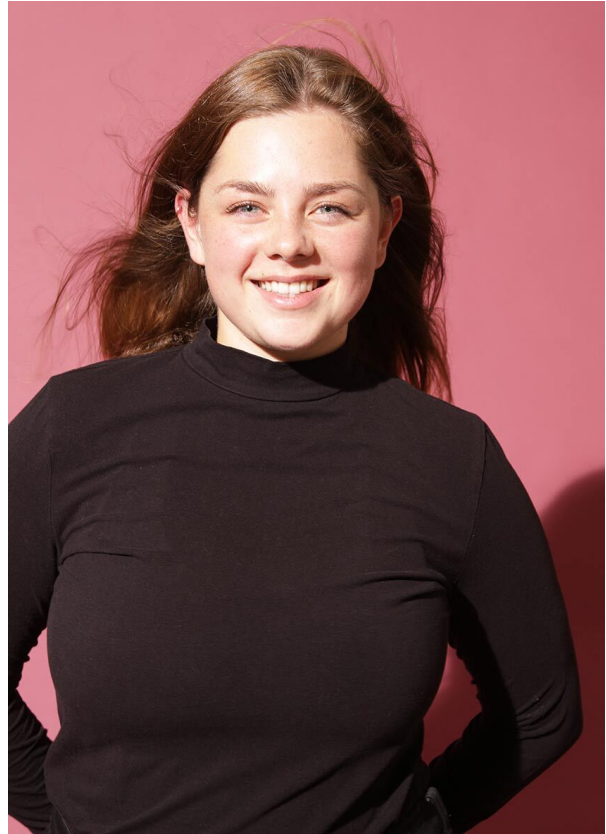

# SCOUT

MODEL ● AGENCY

## JULIETTE R. 20 PLUS

HEIGHT 173 cm BUST/WAIST/HIPS 101/86/122 cm EYES blue HAIR brown SHOES 40 LOCATION Luzern CH