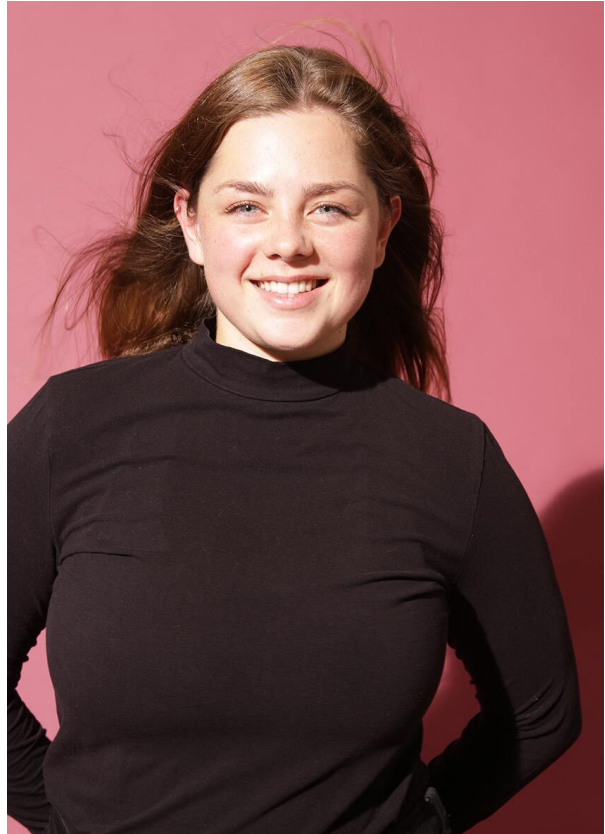

SCOUT

MODEL ● AGENCY

JULIETTE R. 20 PLUS

HEIGHT 173 cm BUST/WAIST/HIPS 101/86/122 cm EYES blue HAIR brown SHOES 40 LOCATION Luzern CH

SCOUT

MODEL ● AGENCY

JULIETTE R. 20 PLUS

HEIGHT 173 cm BUST/WAIST/HIPS 101/86/122 cm EYES blue HAIR brown SHOES 40 LOCATION Luzern CH