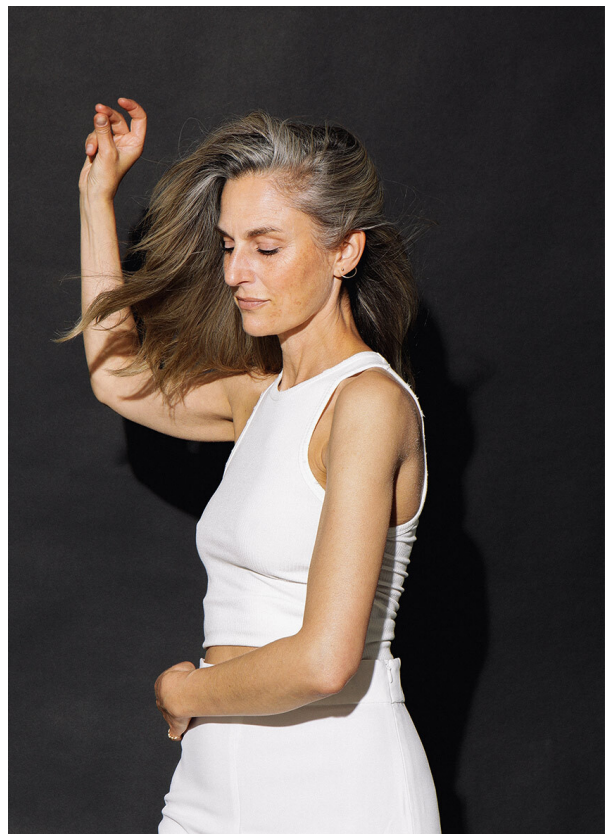

SCOUT

MODEL • AGENCY

KATJA B. SILVER

HEIGHT 178 cm LINGERIE 75B BUST/WAIST/HIPS 86/66/94 cm EYES blue HAIR grey-brown SHOES 38 LOCATION Hamburg DE

SCOUT

MODEL • AGENCY

KATJA B. SILVER

HEIGHT 178 cm LINGERIE 75B BUST/WAIST/HIPS 86/66/94 cm EYES blue HAIR grey-brown SHOES 38 LOCATION
Hamburg DE

SCOUT

MODEL ● AGENCY

KATJA B. SILVER

HEIGHT 178 cm LINGERIE 75B BUST/WAIST/HIPS 86/66/94 cm EYES blue HAIR grey-brown SHOES 38 LOCATION Hamburg DE

SCOUT

MODEL • AGENCY

KATJA B. SILVER

HEIGHT 178 cm LINGERIE 75B BUST/WAIST/HIPS 86/66/94 cm EYES blue HAIR grey-brown SHOES 38 LOCATION Hamburg DE