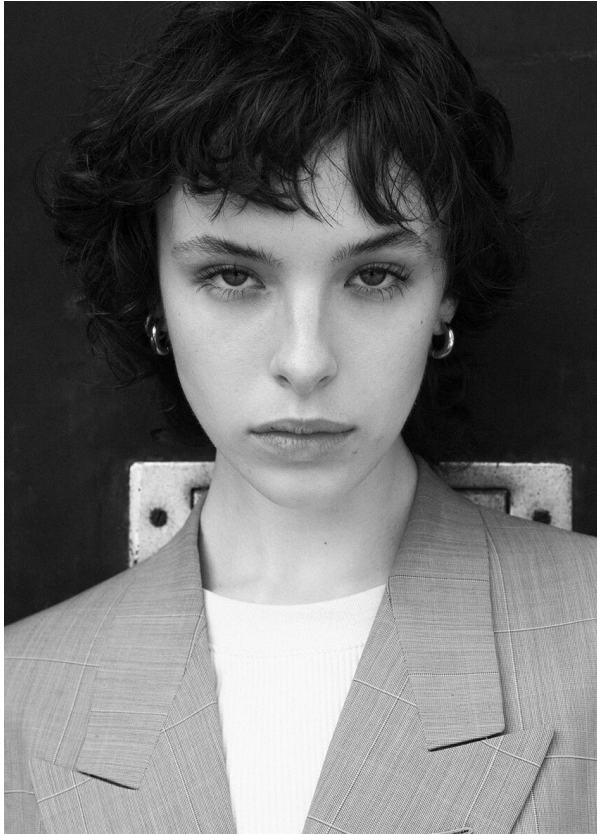

# SCOUT

MODEL • AGENCY

**KINGA K.** MAIN

HEIGHT 176 cm BUST/WAIST/HIPS 80/59/90 cm EYES green HAIR brown SHOES 38.5 LOCATION Danzig PL

# SCOUT

MODEL ● AGENCY

**KINGA K.** MAIN

HEIGHT 176 cm BUST/WAIST/HIPS 80/59/90 cm EYES green HAIR brown SHOES 38.5 LOCATION Danzig PL