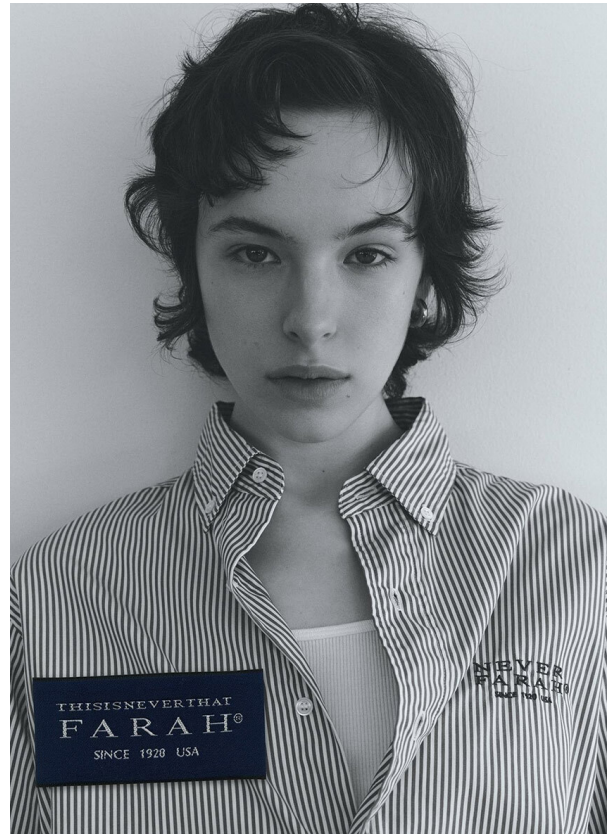

# SCOUT

MODEL • AGENCY

**KINGA K.** MAIN

HEIGHT 176 cm BUST/WAIST/HIPS 80/59/90 cm EYES green HAIR brown SHOES 38.5 LOCATION Danzig PL

# SCOUT

MODEL ● AGENCY

**KINGA K.** MAIN

HEIGHT 176 cm BUST/WAIST/HIPS 80/59/90 cm EYES green HAIR brown SHOES 38.5 LOCATION Danzig PL