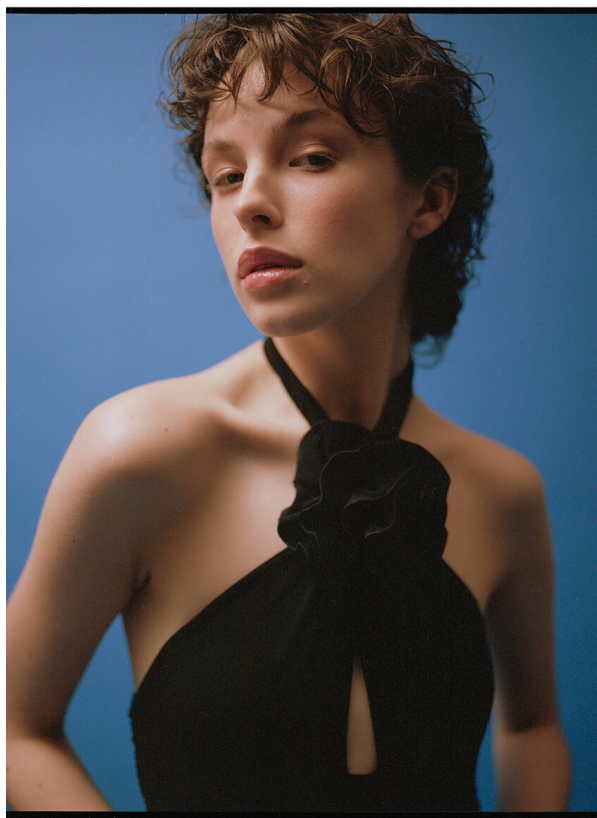

# SCOUT

MODEL • AGENCY

**KINGA K.** MAIN

HEIGHT 176 cm BUST/WAIST/HIPS 80/59/90 cm EYES green HAIR brown SHOES 38.5 LOCATION Danzig PL

# SCOUT

MODEL ● AGENCY

**KINGA K.** MAIN

HEIGHT 176 cm BUST/WAIST/HIPS 80/59/90 cm EYES green HAIR brown SHOES 38.5 LOCATION Danzig PL