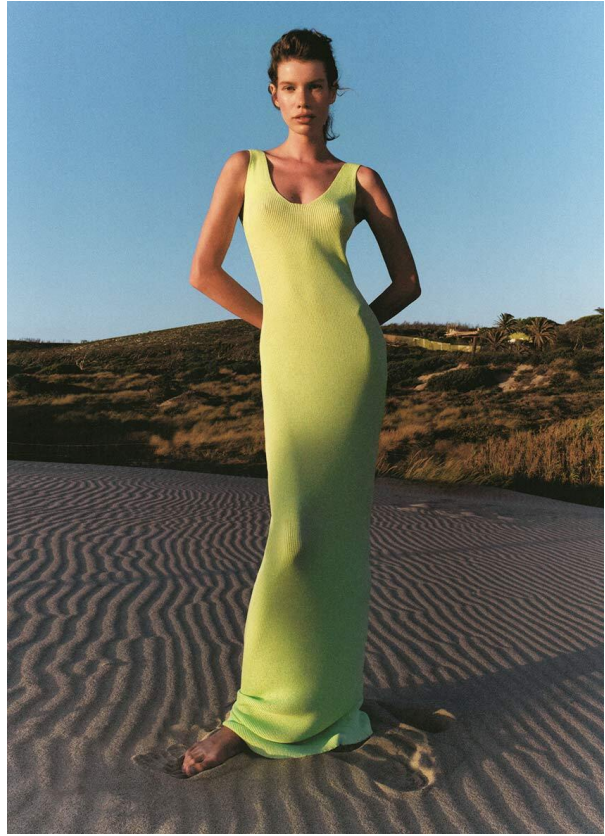

SCOUT

MODEL ● AGENCY

KRISTINA V. COMMERCIAL

HEIGHT 174 cm BUST/WAIST/HIPS 82/61/88 cm EYES brown HAIR red SHOES 38.5 LOCATION Paris FR

SCOUT

MODEL • AGENCY

KRISTINA V. COMMERCIAL

HEIGHT 174 cm BUST/WAIST/HIPS 82/61/88 cm EYES brown HAIR red SHOES 38.5 LOCATION Paris FR

SCOUT

MODEL • AGENCY

KRISTINA V. COMMERCIAL

HEIGHT 174 cm BUST/WAIST/HIPS 82/61/88 cm EYES brown HAIR red SHOES 38.5 LOCATION Paris FR

SCOUT

MODEL • AGENCY

KRISTINA V. COMMERCIAL

HEIGHT 174 cm BUST/WAIST/HIPS 82/61/88 cm EYES brown HAIR red SHOES 38.5 LOCATION Paris FR