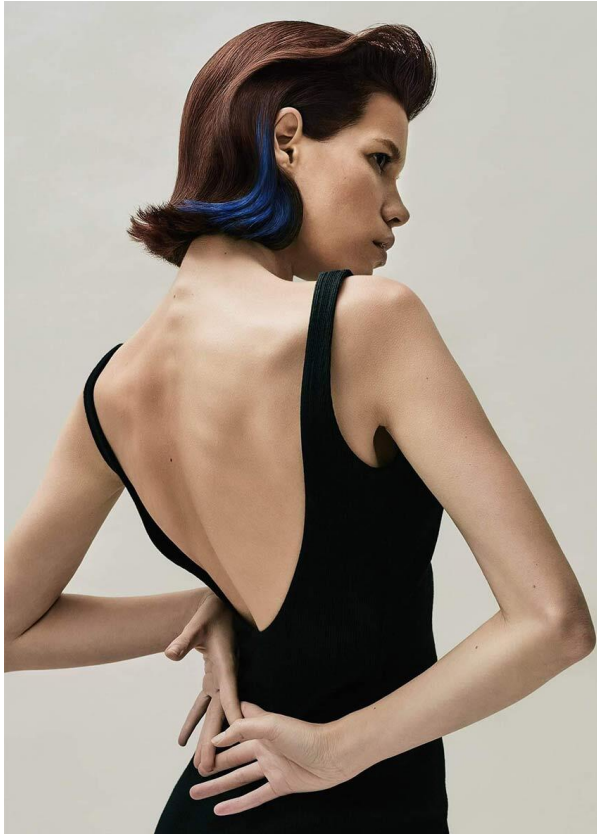

SCOUT

MODEL ● AGENCY

KRISTINA V. COMMERCIAL

HEIGHT 174 cm BUST/WAIST/HIPS 82/61/88 cm EYES brown HAIR red SHOES 38.5 LOCATION Paris FR

SCOUT

MODEL • AGENCY

KRISTINA V. COMMERCIAL

HEIGHT 174 cm BUST/WAIST/HIPS 82/61/88 cm EYES brown HAIR red SHOES 38.5 LOCATION Paris FR

SCOUT

MODEL • AGENCY

KRISTINA V. COMMERCIAL

HEIGHT 174 cm BUST/WAIST/HIPS 82/61/88 cm EYES brown HAIR red SHOES 38.5 LOCATION Paris FR

SCOUT

MODEL • AGENCY

KRISTINA V. COMMERCIAL

HEIGHT 174 cm BUST/WAIST/HIPS 82/61/88 cm EYES brown HAIR red SHOES 38.5 LOCATION Paris FR