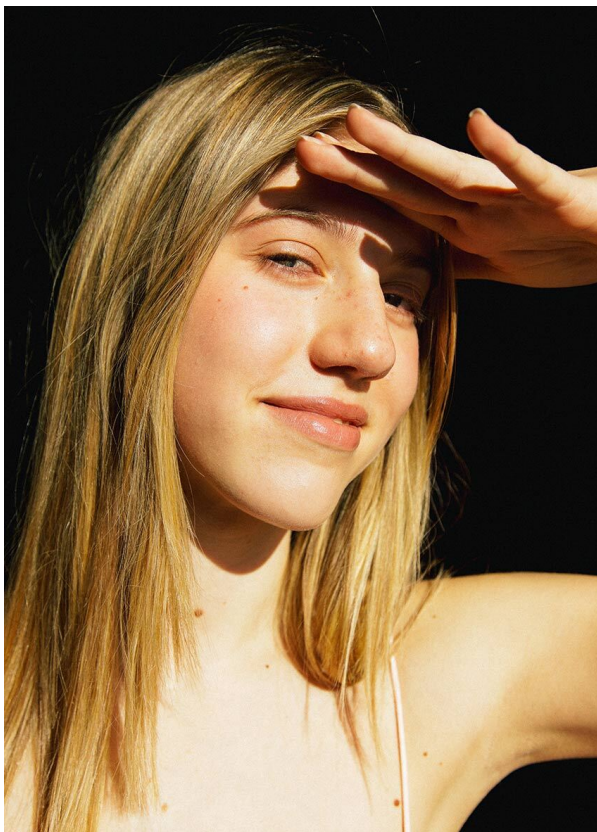

SCOUT

MODEL ● AGENCY

LADINA K. TEENS

HEIGHT 170 cm BUST/WAIST/HIPS 82/60/86 cm SIZE 36 EYES blue HAIR dark blonde SHOES 39/40 LOCATION Zürich CH

SCOUT

MODEL ● AGENCY

LADINA K. TEENS

HEIGHT 170 cm BUST/WAIST/HIPS 82/60/86 cm SIZE 36 EYES blue HAIR dark blonde SHOES 39/40 LOCATION Zürich CH

SCOUT

MODEL • AGENCY

LADINA K. TEENS

HEIGHT 170 cm BUST/WAIST/HIPS 82/60/86 cm SIZE 36 EYES blue HAIR dark blonde SHOES 39/40 LOCATION Zürich CH

SCOUT

MODEL ● AGENCY

LADINA K. TEENS

HEIGHT 170 cm BUST/WAIST/HIPS 82/60/86 cm SIZE 36 EYES blue HAIR dark blonde SHOES 39/40 LOCATION Zürich CH