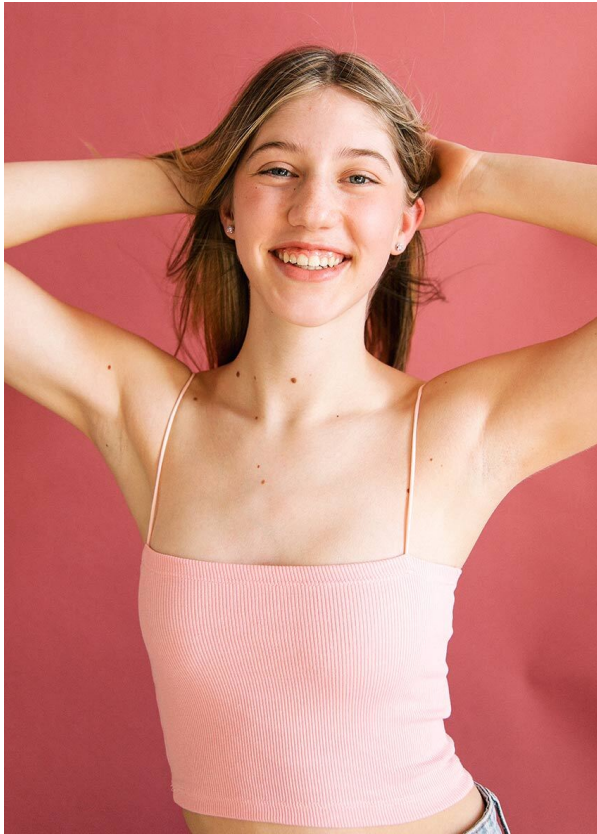

SCOUT

MODEL ● AGENCY

LADINA K. TEENS

HEIGHT 170 cm BUST/WAIST/HIPS 82/60/86 cm SIZE 36 EYES blue HAIR dark blonde SHOES 39/40 LOCATION Zürich CH

SCOUT

MODEL ● AGENCY

LADINA K. TEENS

HEIGHT 170 cm BUST/WAIST/HIPS 82/60/86 cm SIZE 36 EYES blue HAIR dark blonde SHOES 39/40 LOCATION Zürich CH

SCOUT

MODEL • AGENCY

LADINA K. TEENS

HEIGHT 170 cm BUST/WAIST/HIPS 82/60/86 cm SIZE 36 EYES blue HAIR dark blonde SHOES 39/40 LOCATION Zürich CH

SCOUT

MODEL ● AGENCY

LADINA K. TEENS

HEIGHT 170 cm BUST/WAIST/HIPS 82/60/86 cm SIZE 36 EYES blue HAIR dark blonde SHOES 39/40 LOCATION Zürich CH