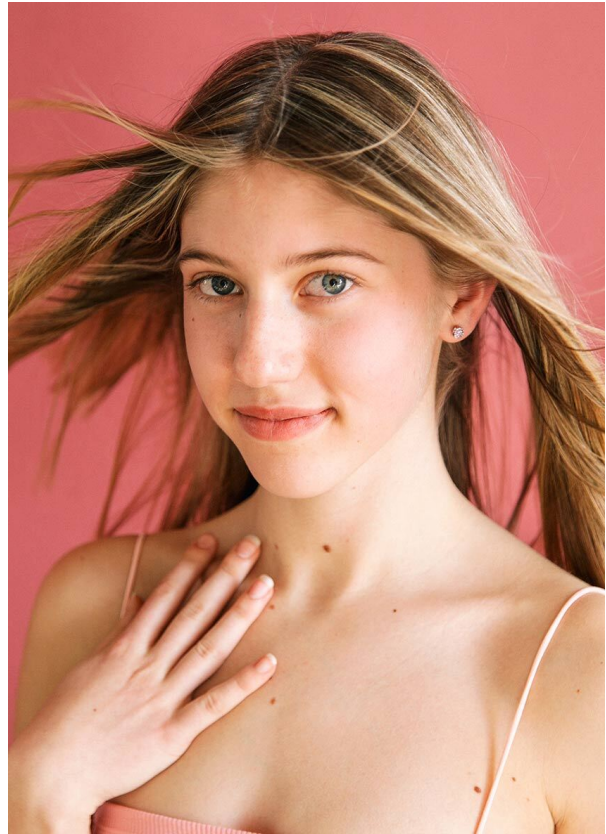

SCOUT

MODEL ● AGENCY

LADINA K. TEENS

HEIGHT 170 cm BUST/WAIST/HIPS 82/60/86 cm SIZE 36 EYES blue HAIR dark blonde SHOES 39/40 LOCATION Zürich CH

SCOUT

MODEL ● AGENCY

LADINA K. TEENS

HEIGHT 170 cm BUST/WAIST/HIPS 82/60/86 cm SIZE 36 EYES blue HAIR dark blonde SHOES 39/40 LOCATION Zürich CH

SCOUT

MODEL • AGENCY

LADINA K. TEENS

HEIGHT 170 cm BUST/WAIST/HIPS 82/60/86 cm SIZE 36 EYES blue HAIR dark blonde SHOES 39/40 LOCATION Zürich CH

SCOUT

MODEL ● AGENCY

LADINA K. TEENS

HEIGHT 170 cm BUST/WAIST/HIPS 82/60/86 cm SIZE 36 EYES blue HAIR dark blonde SHOES 39/40 LOCATION Zürich CH