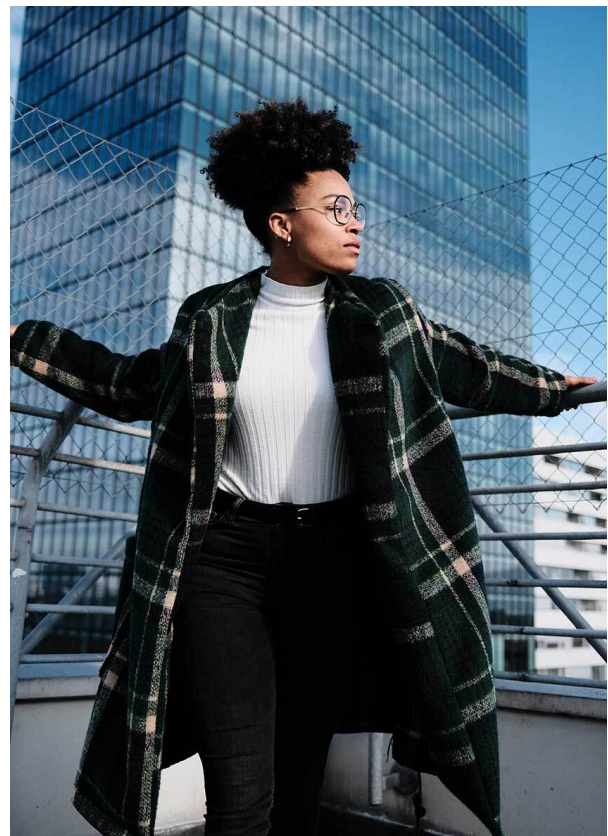

SCOUT

MODEL ● AGENCY

LAURA MA. 20 PLUS

HEIGHT 173 cm BUST/WAIST/HIPS 93/76/103 cm EYES brown HAIR dark brown SHOES 41 LOCATION Bern CH