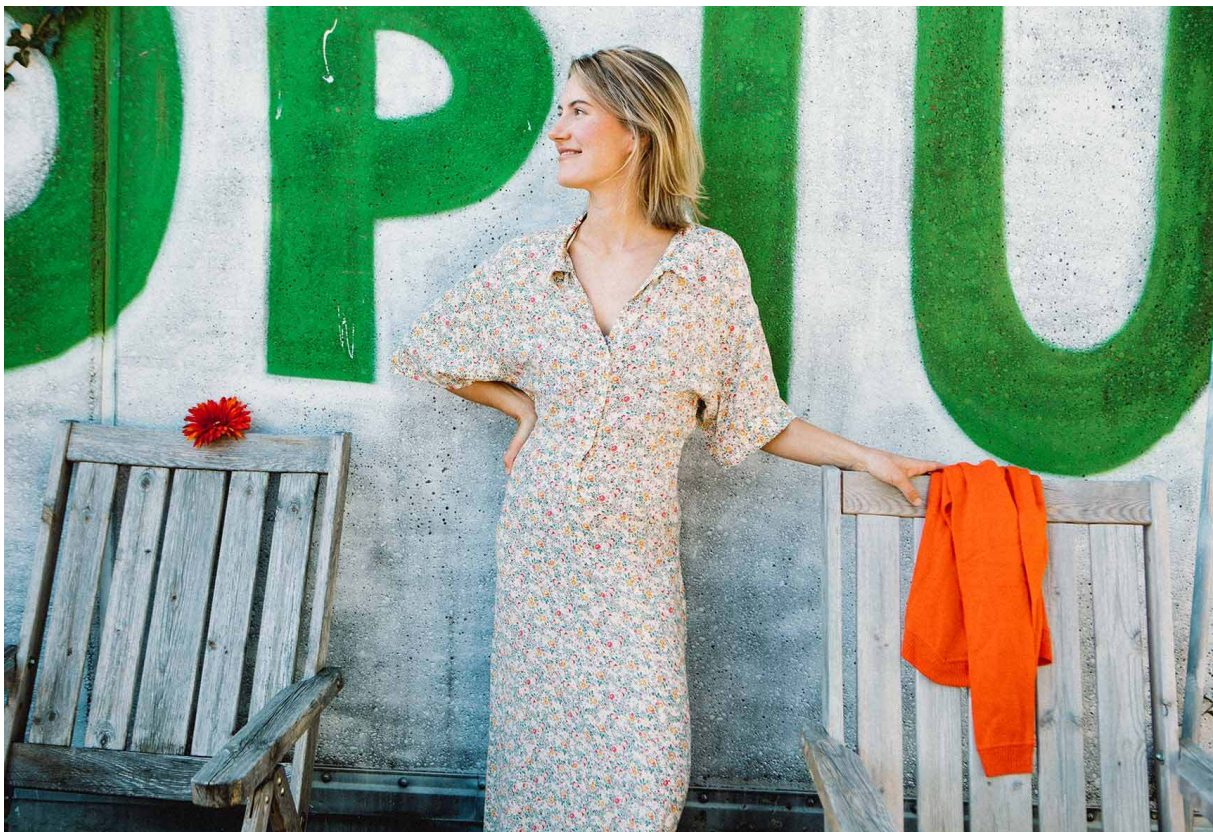

SCOUT

MODEL ● AGENCY

LENA G. 30 PLUS

HEIGHT 165 cm BUST/WAIST/HIPS 81/61/89 cm EYES green HAIR dark blonde SHOES 38/39 LOCATION /out til end of June

SCOUT

MODEL ● AGENCY

LENA G. 30 PLUS

HEIGHT 165 cm BUST/WAIST/HIPS 81/61/89 cm EYES green HAIR dark blonde SHOES 38/39 LOCATION /out til end of June

SCOUT

MODEL • AGENCY

LENA G. 30 PLUS

HEIGHT 165 cm BUST/WAIST/HIPS 81/61/89 cm EYES green HAIR dark blonde SHOES 38/39 LOCATION /out til end of June

SCOUT

MODEL ● AGENCY

LENA G. 30 PLUS

HEIGHT 165 cm BUST/WAIST/HIPS 81/61/89 cm EYES green HAIR dark blonde SHOES 38/39 LOCATION /out til end of June

SCOUT

MODEL ● AGENCY

LENA G. 30 PLUS

HEIGHT 165 cm BUST/WAIST/HIPS 81/61/89 cm EYES green HAIR dark blonde SHOES 38/39 LOCATION /out til end of June

POLAROIDS

SCOUT

MODEL • AGENCY

LENA G. 30 PLUS

HEIGHT 165 cm BUST/WAIST/HIPS 81/61/89 cm EYES green HAIR dark blonde SHOES 38/39 LOCATION /out til end of June