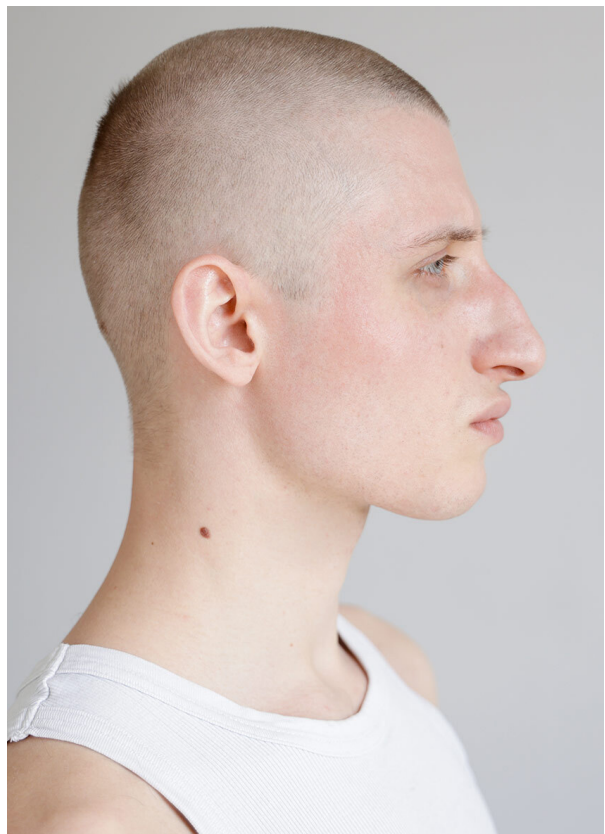

# SCOUT

MODEL • AGENCY

**LEON N.** DEVELOPMENT

HEIGHT 185 cm BUST/WAIST/HIPS 88/73/90 cm JEANS 32/34 EYES blue HAIR blonde SHOES 45 LOCATION Lausanne CH

## LEON N. DEVELOPMENT

HEIGHT 185 cm BUST/WAIST/HIPS 88/73/90 cm JEANS 32/34 EYES blue HAIR blonde SHOES 45 LOCATION Lausanne CH