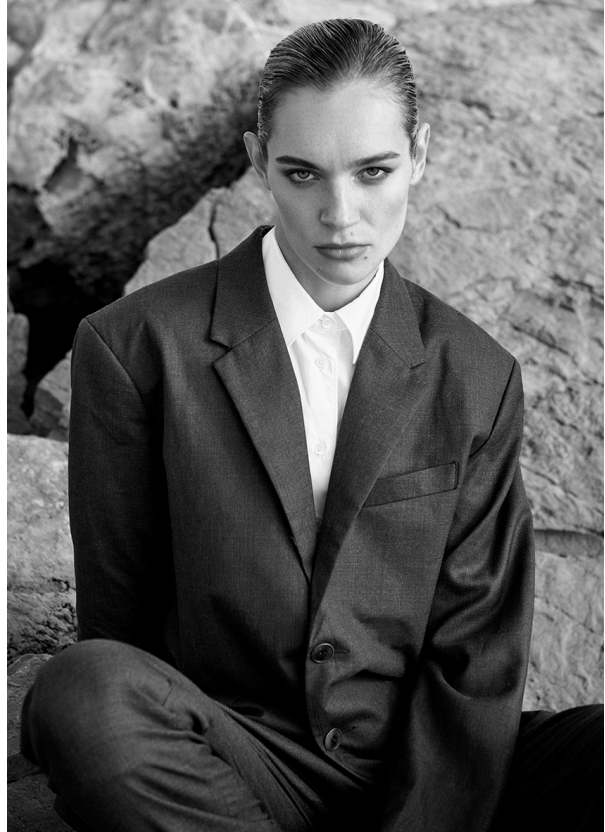

SCOUT

MODEL • AGENCY

LILIYA K. 30 PLUS

HEIGHT 177 cm LINGERIE 75B BUST/WAIST/HIPS 80/62/90 cm SIZE 36 EYES blue and brown HAIR blonde SHOES 38.5
LOCATION Portugal