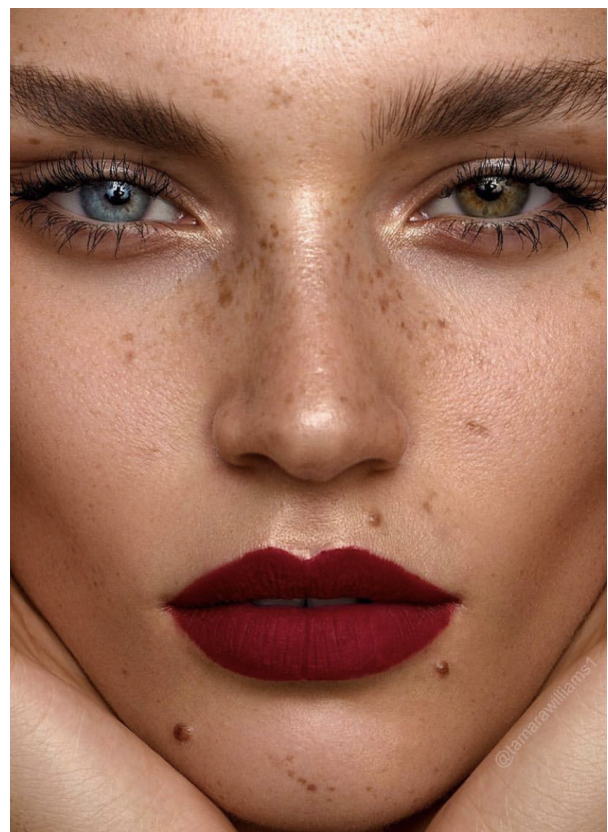

SCOUT

MODEL • AGENCY

LILIYA K. 30 PLUS

HEIGHT 177 cm LINGERIE 75B BUST/WAIST/HIPS 80/62/90 cm SIZE 36 EYES blue and brown HAIR blonde SHOES 38.5
LOCATION Portugal

@tamara.williams1