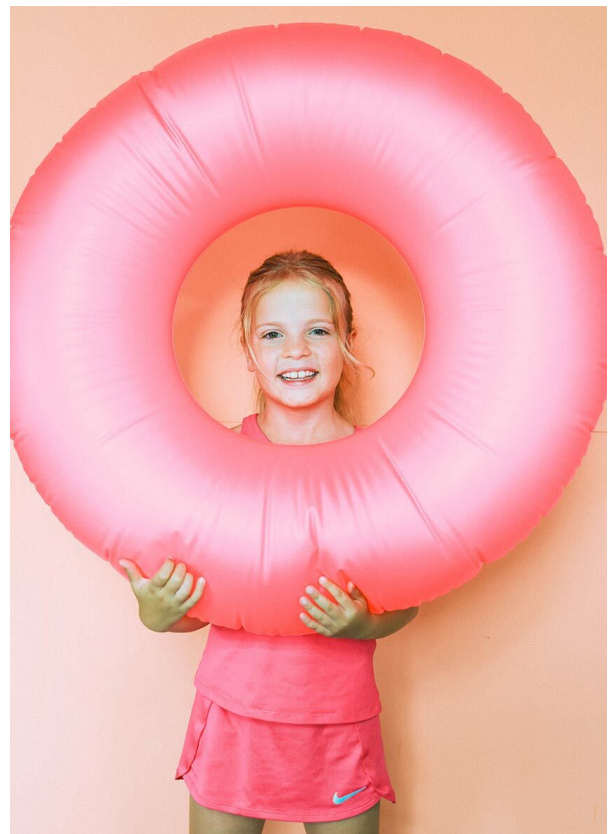

SCOUT

MODEL ● AGENCY

LOTTE K. KIDS

HEIGHT 130 cm SIZE 134 EYES brown HAIR blonde SHOES 33 YEAR 2015 LOCATION Liechtenstein

SCOUT

MODEL ● AGENCY

LOTTE K. KIDS

HEIGHT 130 cm SIZE 134 EYES brown HAIR blonde SHOES 33 YEAR 2015 LOCATION Liechtenstein

SCOUT

MODEL ● AGENCY

LOTTE K. KIDS

HEIGHT 130 cm SIZE 134 EYES brown HAIR blonde SHOES 33 YEAR 2015 LOCATION Liechtenstein