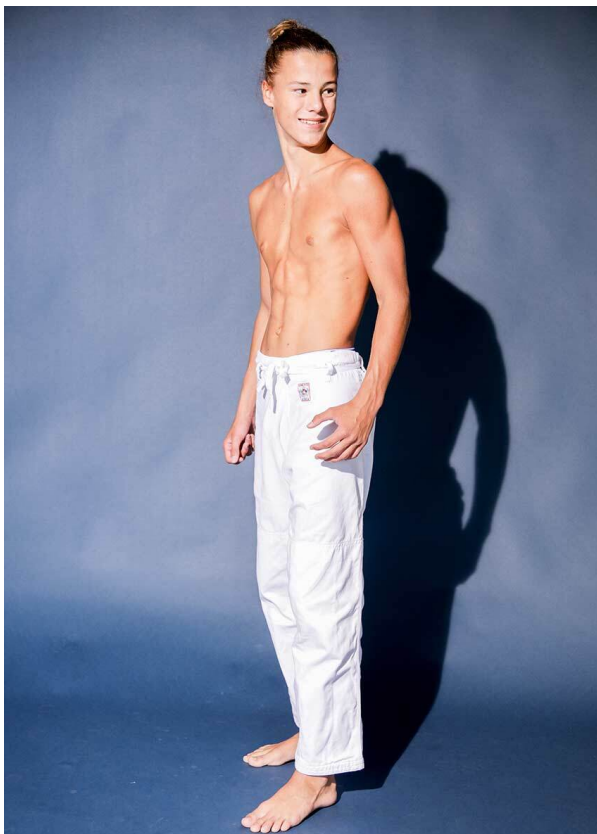

# SCOUT

LOUIS G. TEENS

MODEL ● AGENCY

HEIGHT 180 cm BUST/WAIST/HIPS 85/68/94 cm EYES brown HAIR light brown SHOES 43.5 LOCATION Bern CH

# SCOUT

MODEL ● AGENCY

**LOUIS G.** TEENS

HEIGHT 180 cm BUST/WAIST/HIPS 85/68/94 cm EYES brown HAIR light brown SHOES 43.5 LOCATION Bern CH