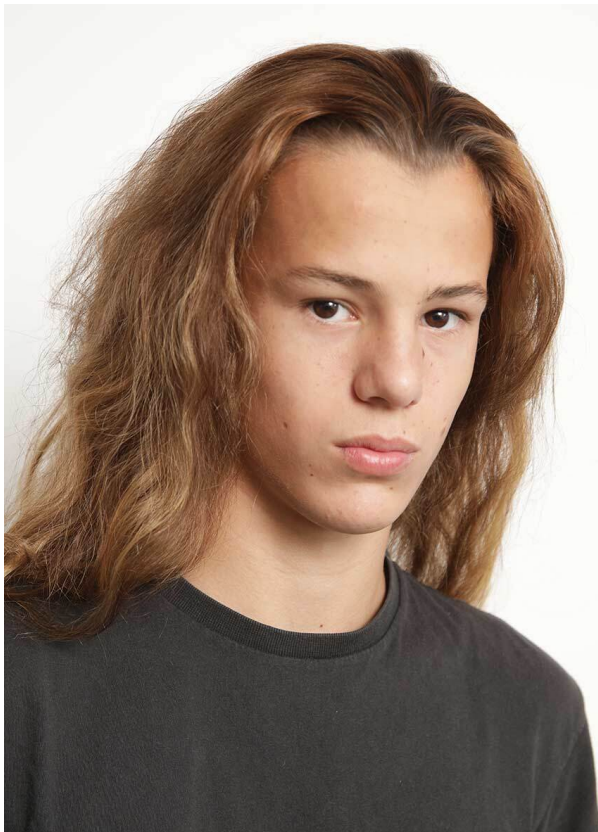

# SCOUT

LOUIS G. TEENS

MODEL ● AGENCY

HEIGHT 180 cm BUST/WAIST/HIPS 85/68/94 cm EYES brown HAIR light brown SHOES 43.5 LOCATION Bern CH

# SCOUT

MODEL ● AGENCY

**LOUIS G.** TEENS

HEIGHT 180 cm BUST/WAIST/HIPS 85/68/94 cm EYES brown HAIR light brown SHOES 43.5 LOCATION Bern CH