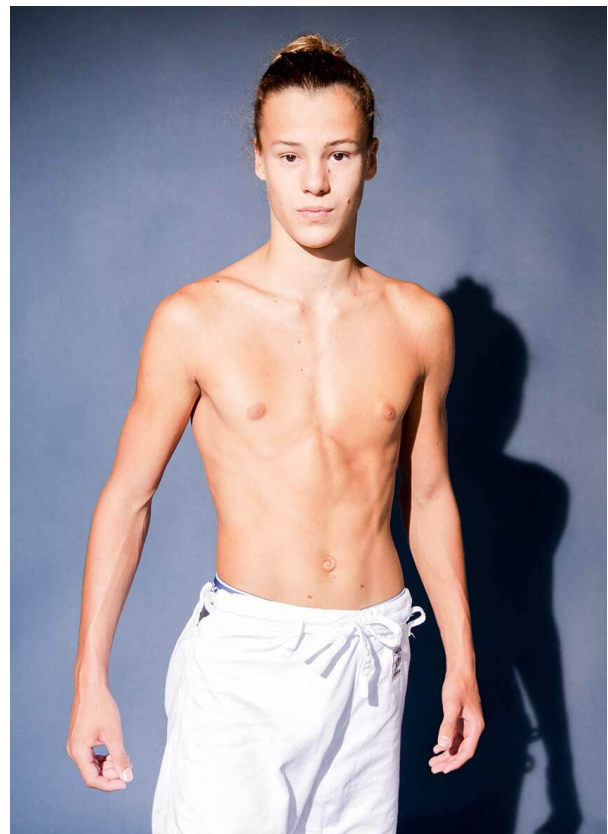

# SCOUT

LOUIS G. TEENS

MODEL ● AGENCY

HEIGHT 180 cm BUST/WAIST/HIPS 85/68/94 cm EYES brown HAIR light brown SHOES 43.5 LOCATION Bern CH

# SCOUT

MODEL ● AGENCY

**LOUIS G.** TEENS

HEIGHT 180 cm BUST/WAIST/HIPS 85/68/94 cm EYES brown HAIR light brown SHOES 43.5 LOCATION Bern CH