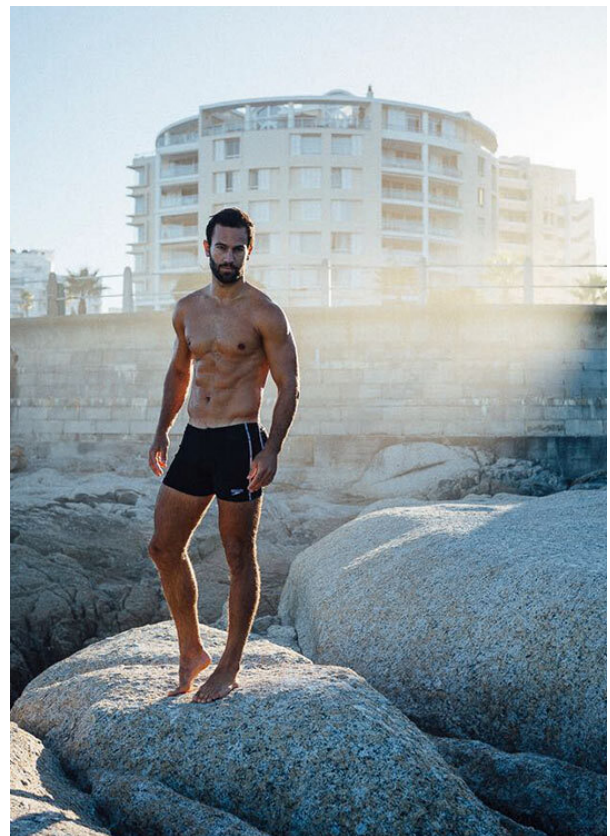

SCOUT

MODEL ● AGENCY

LUKAS O. 30 PLUS INTERNATIONAL

HEIGHT 185 cm BUST/WAIST/HIPS 103/81/98 cm EYES green brown HAIR dark brown SHOES 42 LOCATION Munich