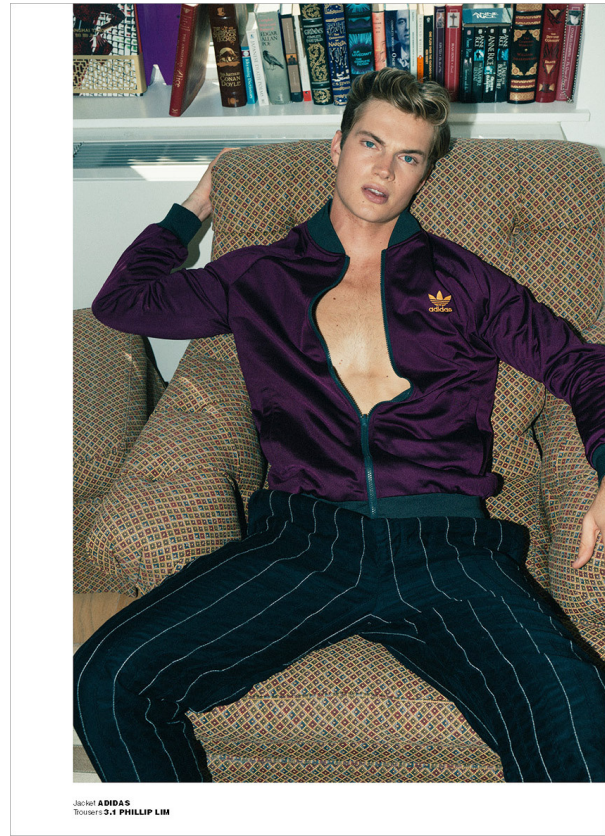

SCOUT

MODEL • AGENCY

LUKE V. COMMERCIAL

HEIGHT 187 cm BUST/WAIST/HIPS 95/72/94 cm SIZE 48 EYES blue HAIR blonde SHOES 44.5 LOCATION Cape Town SA

SCOUT

LUKE V. COMMERCIAL

MODEL • AGENCY

HEIGHT 187 cm BUST/WAIST/HIPS 95/72/94 cm SIZE 48 EYES blue HAIR blonde SHOES 44.5 LOCATION Cape Town SA

SCOUT

MODEL • AGENCY

LUKE V. COMMERCIAL

HEIGHT 187 cm BUST/WAIST/HIPS 95/72/94 cm SIZE 48 EYES blue HAIR blonde SHOES 44.5 LOCATION Cape Town SA

SCOUT

LUKE V. COMMERCIAL

MODEL ● AGENCY

HEIGHT 187 cm BUST/WAIST/HIPS 95/72/94 cm SIZE 48 EYES blue HAIR blonde SHOES 44.5 LOCATION Cape Town SA

SCOUT

LUKE V. COMMERCIAL

MODEL • AGENCY

HEIGHT 187 cm BUST/WAIST/HIPS 95/72/94 cm SIZE 48 EYES blue HAIR blonde SHOES 44.5 LOCATION Cape Town SA

SCOUT

MODEL • AGENCY

LUKE V. COMMERCIAL

HEIGHT 187 cm BUST/WAIST/HIPS 95/72/94 cm SIZE 48 EYES blue HAIR blonde SHOES 44.5 LOCATION Cape Town SA