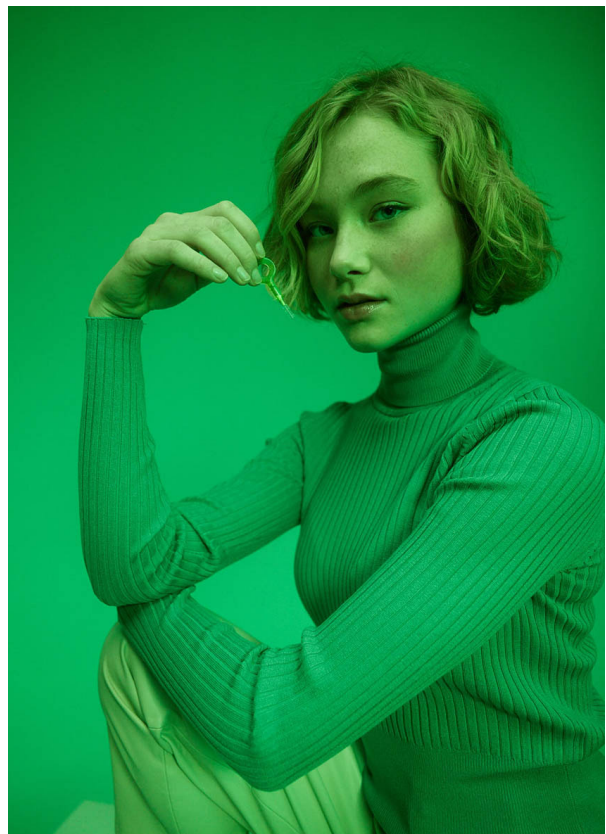

SCOUT

MODEL ● AGENCY

MARISKA V.L. 20 PLUS

HEIGHT 166 cm LINGERIE yes BUST/WAIST/HIPS 79/63/91 cm EYES blue HAIR blonde SHOES 38 LOCATION Chur CH

SCOUT

MODEL ● AGENCY

MARISKA V.L. 20 PLUS

HEIGHT 166 cm LINGERIE yes BUST/WAIST/HIPS 79/63/91 cm EYES blue HAIR blonde SHOES 38 LOCATION Chur CH