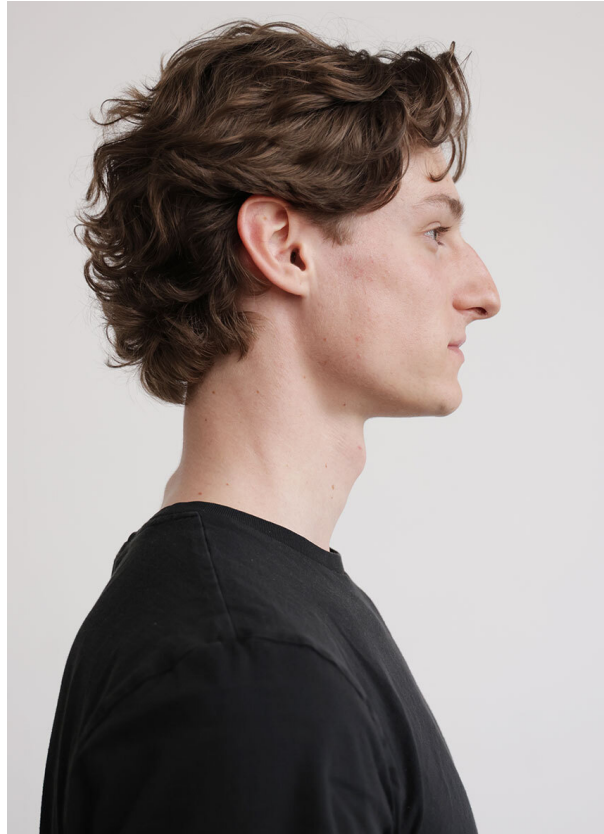

SCOUT

MODEL • AGENCY

MELCHIOR C. DEVELOPMENT

HEIGHT 186 cm BUST/WAIST/HIPS 91/75/94 cm EYES brown HAIR brown SHOES 44,5 LOCATION Basel CH

SCOUT

MODEL • AGENCY

MELCHIOR C. DEVELOPMENT

HEIGHT 186 cm BUST/WAIST/HIPS 91/75/94 cm EYES brown HAIR brown SHOES 44,5 LOCATION Basel CH