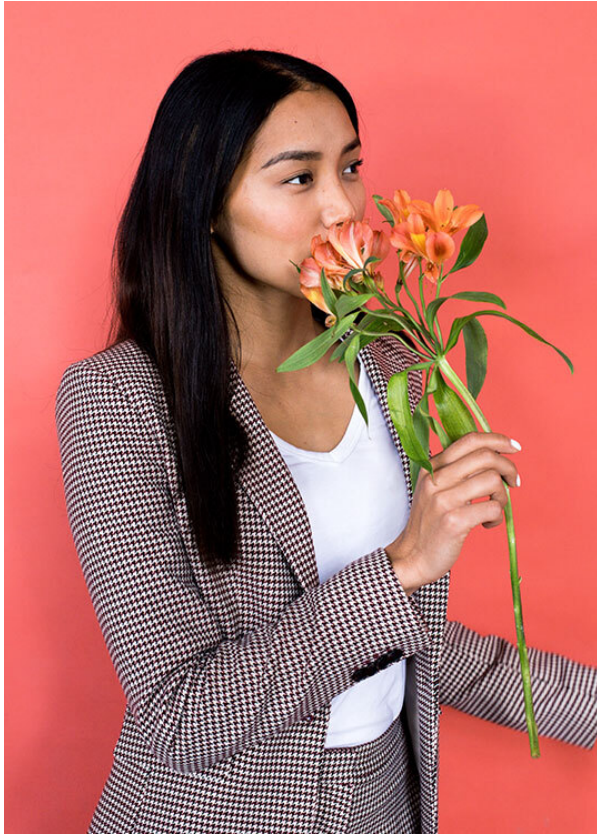

SCOUT

MODEL ● AGENCY

MENTOK T. 20 PLUS

HEIGHT 167 cm BUST/WAIST/HIPS 78/66/86 cm EYES dark brown HAIR black SHOES 37 LOCATION Zürich CH

SCOUT

MODEL ● AGENCY

MENTOK T. 20 PLUS

HEIGHT 167 cm BUST/WAIST/HIPS 78/66/86 cm EYES dark brown HAIR black SHOES 37 LOCATION Zürich CH