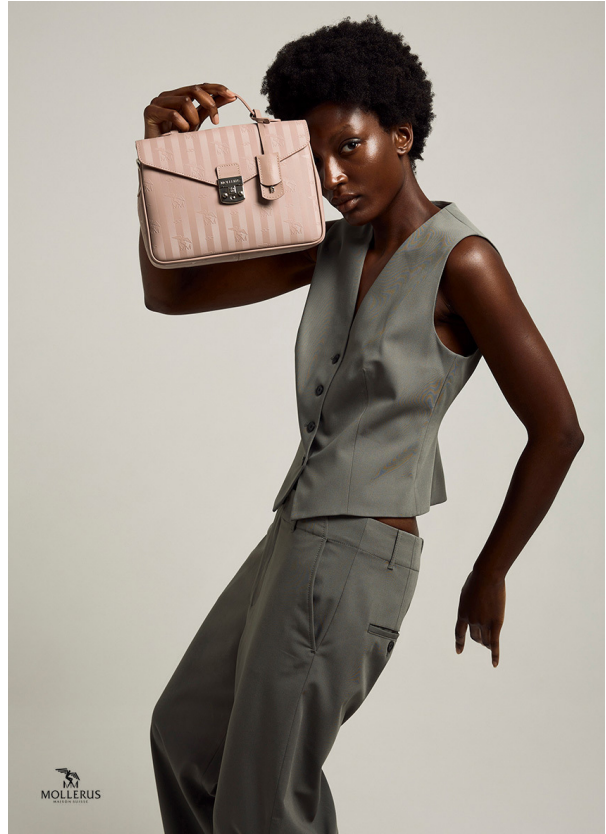

SCOUT

MODEL • AGENCY

NAOMY M. IN TOWN

HEIGHT 176 cm BUST/WAIST/HIPS 79/64/90 cm EYES dark brown HAIR black SHOES 41 LOCATION London

SCOUT

MODEL • AGENCY

NAOMY M. IN TOWN

HEIGHT 176 cm BUST/WAIST/HIPS 79/64/90 cm EYES dark brown HAIR black SHOES 41 LOCATION London