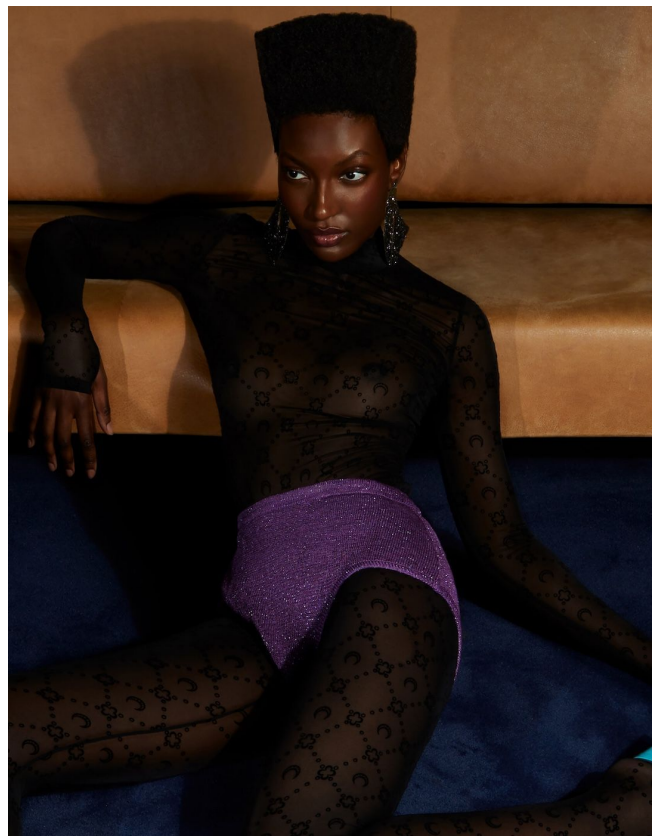

SCOUT

MODEL • AGENCY

NAOMY M. IN TOWN

HEIGHT 176 cm BUST/WAIST/HIPS 79/64/90 cm EYES dark brown HAIR black SHOES 41 LOCATION London

SCOUT

MODEL • AGENCY

NAOMY M. IN TOWN

HEIGHT 176 cm BUST/WAIST/HIPS 79/64/90 cm EYES dark brown HAIR black SHOES 41 LOCATION London

SCOUT

MODEL ● AGENCY

NAOMY M. IN TOWN

HEIGHT 176 cm BUST/WAIST/HIPS 79/64/90 cm EYES dark brown HAIR black SHOES 41 LOCATION London