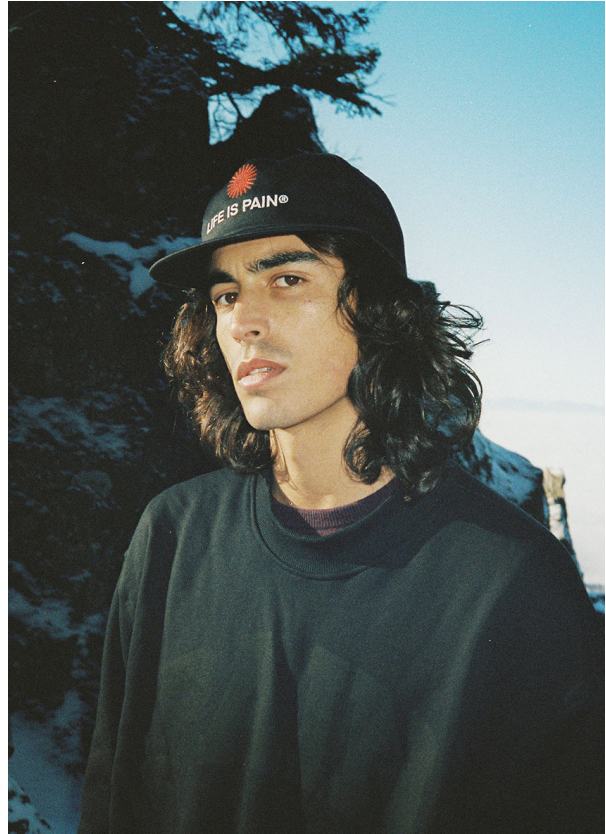

SCOUT

NINO R. COMMERCIAL

MODEL • AGENCY

HEIGHT 188 cm BUST/WAIST/HIPS 92/71/88 cm EYES brown HAIR brown SHOES 42 LOCATION Marseille FR

SCOUT

MODEL • AGENCY

NINO R. COMMERCIAL

HEIGHT 188 cm BUST/WAIST/HIPS 92/71/88 cm EYES brown HAIR brown SHOES 42 LOCATION Marseille FR

SCOUT

MODEL • AGENCY

NINO R. COMMERCIAL

HEIGHT 188 cm BUST/WAIST/HIPS 92/71/88 cm EYES brown HAIR brown SHOES 42 LOCATION Marseille FR

SCOUT

MODEL • AGENCY

NINO R. COMMERCIAL

HEIGHT 188 cm BUST/WAIST/HIPS 92/71/88 cm EYES brown HAIR brown SHOES 42 LOCATION Marseille FR