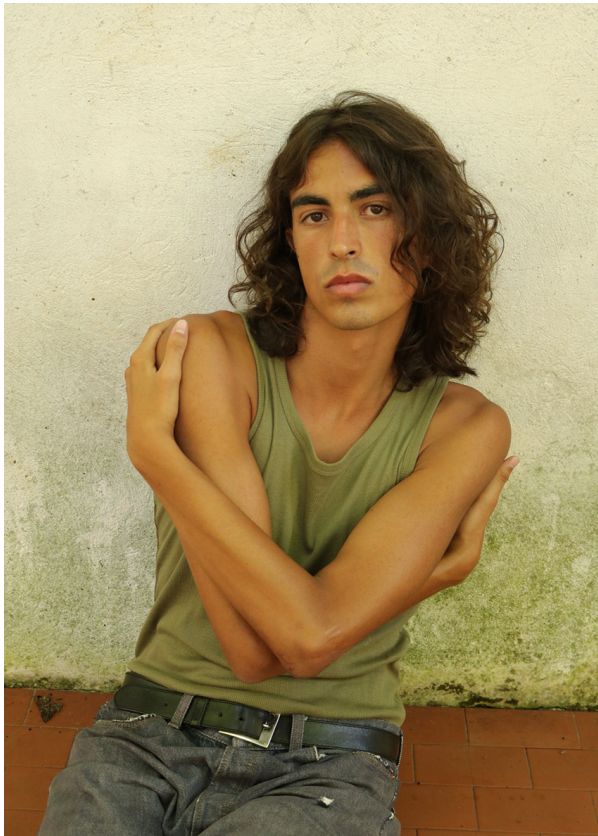

SCOUT

NINO R. COMMERCIAL

MODEL • AGENCY

HEIGHT 188 cm BUST/WAIST/HIPS 92/71/88 cm EYES brown HAIR brown SHOES 42 LOCATION Marseille FR

SCOUT

MODEL • AGENCY

NINO R. COMMERCIAL

HEIGHT 188 cm BUST/WAIST/HIPS 92/71/88 cm EYES brown HAIR brown SHOES 42 LOCATION Marseille FR

SCOUT

MODEL • AGENCY

NINO R. COMMERCIAL

HEIGHT 188 cm BUST/WAIST/HIPS 92/71/88 cm EYES brown HAIR brown SHOES 42 LOCATION Marseille FR

SCOUT

MODEL • AGENCY

NINO R. COMMERCIAL

HEIGHT 188 cm BUST/WAIST/HIPS 92/71/88 cm EYES brown HAIR brown SHOES 42 LOCATION Marseille FR