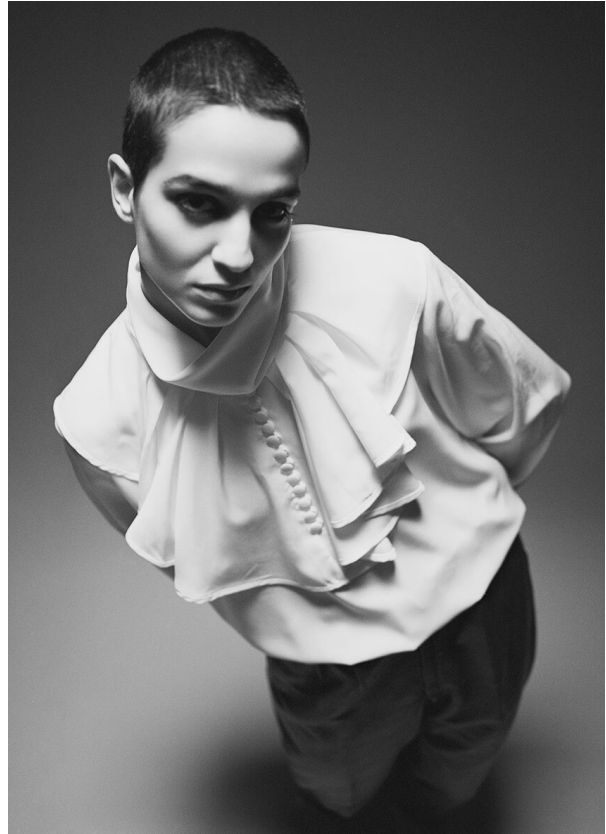

SCOUT

MODEL • AGENCY

NORA V. DEVELOPMENT

HEIGHT 169 cm BUST/WAIST/HIPS 82/69/92 cm JEANS 28/31 EYES brown HAIR brown SHOES 38 LOCATION Zurich CH

SCOUT

MODEL • AGENCY

NORA V. DEVELOPMENT

HEIGHT 169 cm BUST/WAIST/HIPS 82/69/92 cm JEANS 28/31 EYES brown HAIR brown SHOES 38 LOCATION Zurich CH

SCOUT

MODEL • AGENCY

NORA V. DEVELOPMENT

HEIGHT 169 cm BUST/WAIST/HIPS 82/69/92 cm JEANS 28/31 EYES brown HAIR brown SHOES 38 LOCATION Zurich CH