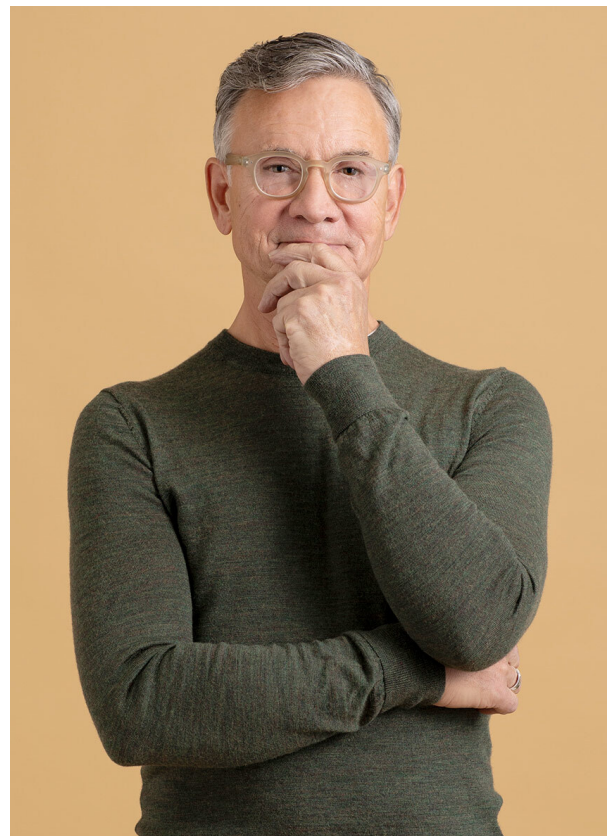

# SCOUT

MODEL ● AGENCY

**ODILO C.** SILVER

BUST/WAIST/HIPS 100/91/104 cm SIZE 50/52 EYES brown HAIR salt&pepper LOCATION Zürich CH