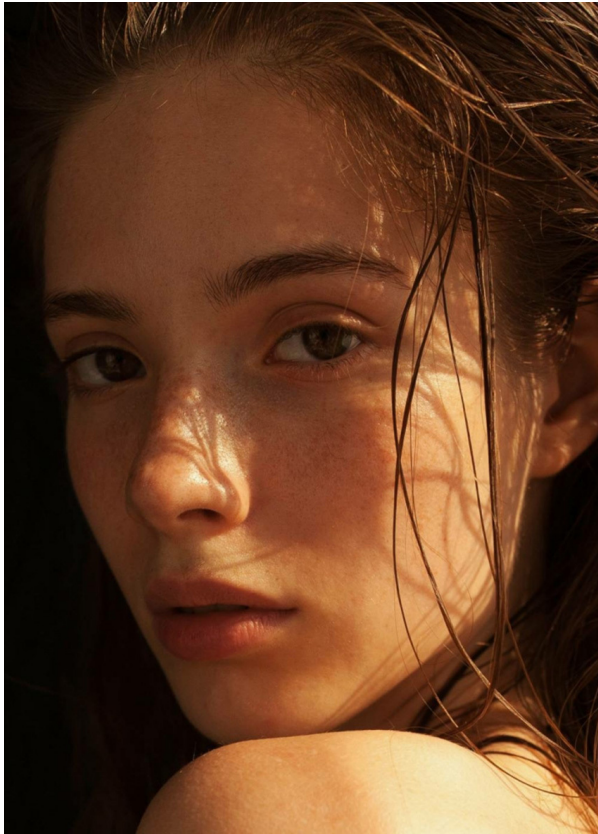

SCOUT

MODEL • AGENCY

OLENA C. DEVELOPMENT

HEIGHT 178 cm LINGERIE 80B BUST/WAIST/HIPS 86/64/92 cm JEANS 29/34 EYES light brown HAIR hazel SHOES 41
LOCATION Zurich CH