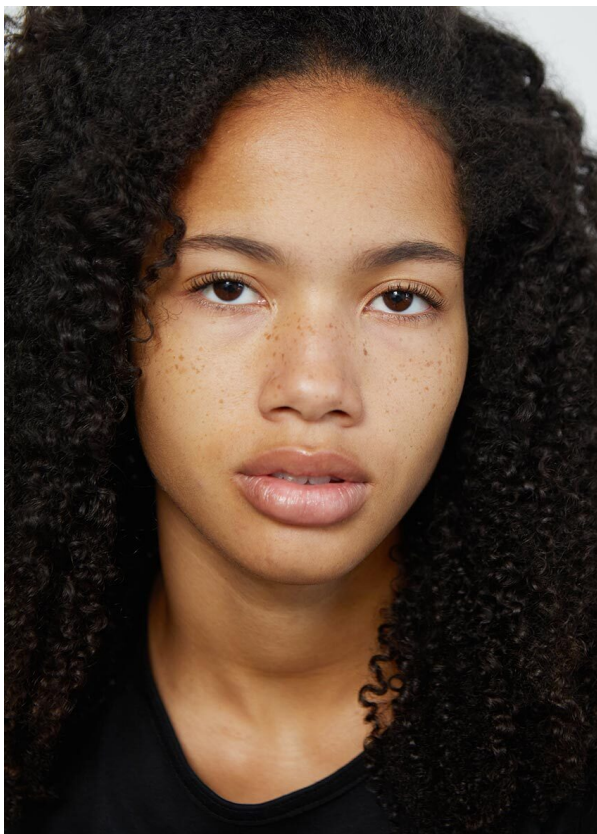

SCOUT

MODEL ● AGENCY

ONYEKA I. 20 PLUS

HEIGHT 176 cm BUST/WAIST/HIPS 88/69/90 cm EYES dark brown HAIR dark brown SHOES 40 LOCATION Zürich CH

SCOUT

MODEL ● AGENCY

ONYEKA I. 20 PLUS

HEIGHT 176 cm BUST/WAIST/HIPS 88/69/90 cm EYES dark brown HAIR dark brown SHOES 40 LOCATION Zürich CH

SCOUT

MODEL • AGENCY

ONYEKA I. 20 PLUS

HEIGHT 176 cm BUST/WAIST/HIPS 88/69/90 cm EYES dark brown HAIR dark brown SHOES 40 LOCATION Zürich CH

SCOUT

MODEL ● AGENCY

ONYEKA I. 20 PLUS

HEIGHT 176 cm BUST/WAIST/HIPS 88/69/90 cm EYES dark brown HAIR dark brown SHOES 40 LOCATION Zürich CH

SCOUT

MODEL ● AGENCY

ONYEKA I. 20 PLUS

HEIGHT 176 cm BUST/WAIST/HIPS 88/69/90 cm EYES dark brown HAIR dark brown SHOES 40 LOCATION Zürich CH