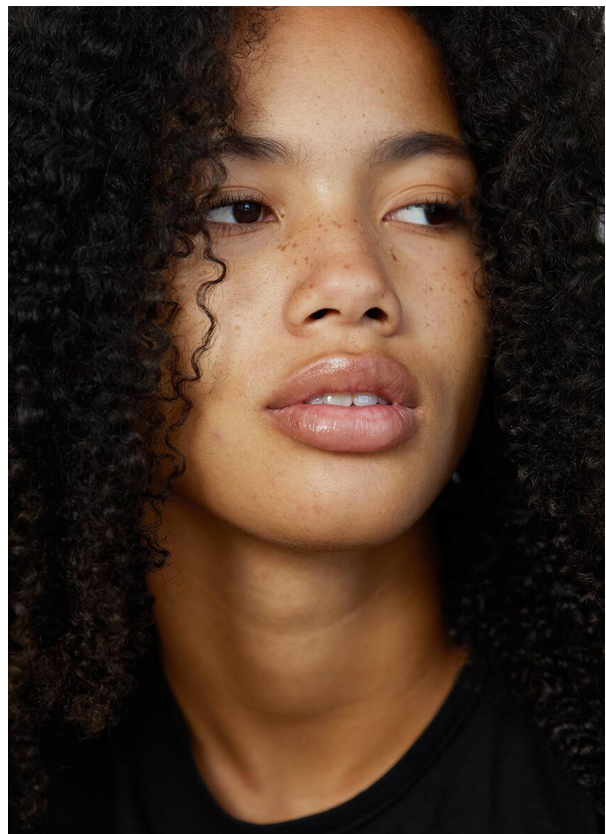

SCOUT

MODEL ● AGENCY

ONYEKA I. 20 PLUS

HEIGHT 176 cm BUST/WAIST/HIPS 88/69/90 cm EYES dark brown HAIR dark brown SHOES 40 LOCATION Zürich CH

SCOUT

MODEL ● AGENCY

ONYEKA I. 20 PLUS

HEIGHT 176 cm BUST/WAIST/HIPS 88/69/90 cm EYES dark brown HAIR dark brown SHOES 40 LOCATION Zürich CH

SCOUT

MODEL • AGENCY

ONYEKA I. 20 PLUS

HEIGHT 176 cm BUST/WAIST/HIPS 88/69/90 cm EYES dark brown HAIR dark brown SHOES 40 LOCATION Zürich CH

SCOUT

MODEL ● AGENCY

ONYEKA I. 20 PLUS

HEIGHT 176 cm BUST/WAIST/HIPS 88/69/90 cm EYES dark brown HAIR dark brown SHOES 40 LOCATION Zürich CH

SCOUT

MODEL ● AGENCY

ONYEKA I. 20 PLUS

HEIGHT 176 cm BUST/WAIST/HIPS 88/69/90 cm EYES dark brown HAIR dark brown SHOES 40 LOCATION Zürich CH