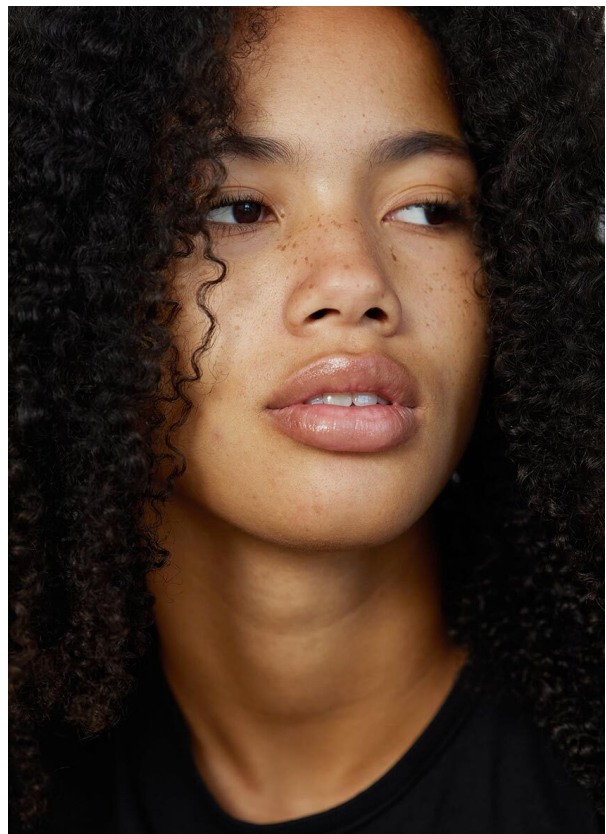

SCOUT

MODEL ● AGENCY

ONYEKA I. 20 PLUS

HEIGHT 176 cm BUST/WAIST/HIPS 88/69/90 cm EYES dark brown HAIR dark brown SHOES 40 LOCATION Zürich CH

SCOUT

MODEL ● AGENCY

ONYEKA I. 20 PLUS

HEIGHT 176 cm BUST/WAIST/HIPS 88/69/90 cm EYES dark brown HAIR dark brown SHOES 40 LOCATION Zürich CH

SCOUT

MODEL ● AGENCY

ONYEKA I. 20 PLUS

HEIGHT 176 cm BUST/WAIST/HIPS 88/69/90 cm EYES dark brown HAIR dark brown SHOES 40 LOCATION Zürich CH