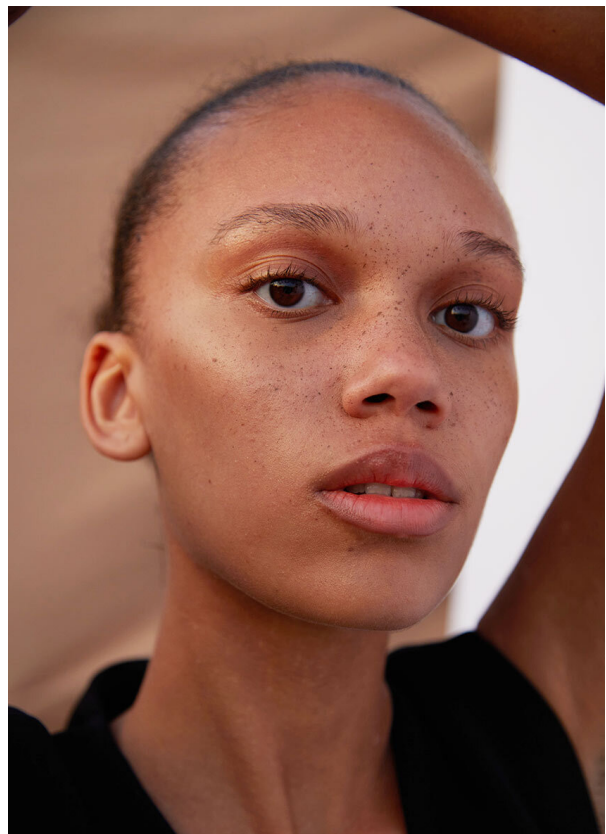

SCOUT

MODEL ● AGENCY

ORISHA D. DEVELOPMENT

HEIGHT 177 cm BUST/WAIST/HIPS 74/60/85 cm EYES brown HAIR brown SHOES 39 LOCATION Zurich

SCOUT

MODEL • AGENCY

ORISHA D. DEVELOPMENT

HEIGHT 177 cm BUST/WAIST/HIPS 74/60/85 cm EYES brown HAIR brown SHOES 39 LOCATION Zurich

SCOUT

MODEL • AGENCY

ORISHA D. DEVELOPMENT

HEIGHT 177 cm BUST/WAIST/HIPS 74/60/85 cm EYES brown HAIR brown SHOES 39 LOCATION Zurich