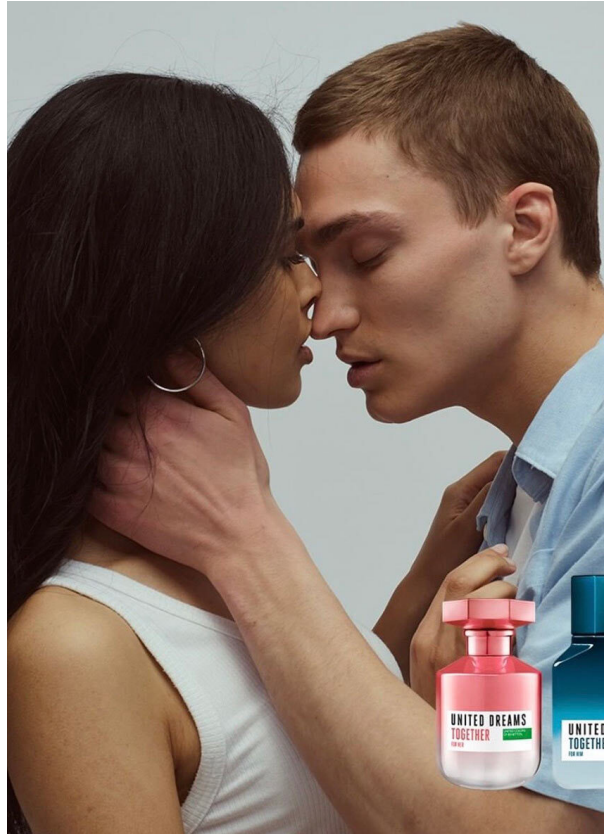

SCOUT

MODEL ● AGENCY

OSTAP C. MAIN

HEIGHT 186 cm BUST/WAIST/HIPS 95/78/94 cm EYES blue HAIR light brown SHOES 45 LOCATION Portugal

SCOUT

MODEL • AGENCY

OSTAP C. MAIN

HEIGHT 186 cm BUST/WAIST/HIPS 95/78/94 cm EYES blue HAIR light brown SHOES 45 LOCATION Portugal

SCOUT

MODEL • AGENCY

OSTAP C. MAIN

HEIGHT 186 cm BUST/WAIST/HIPS 95/78/94 cm EYES blue HAIR light brown SHOES 45 LOCATION Portugal

SCOUT

MODEL • AGENCY

OSTAP C. MAIN

HEIGHT 186 cm BUST/WAIST/HIPS 95/78/94 cm EYES blue HAIR light brown SHOES 45 LOCATION Portugal