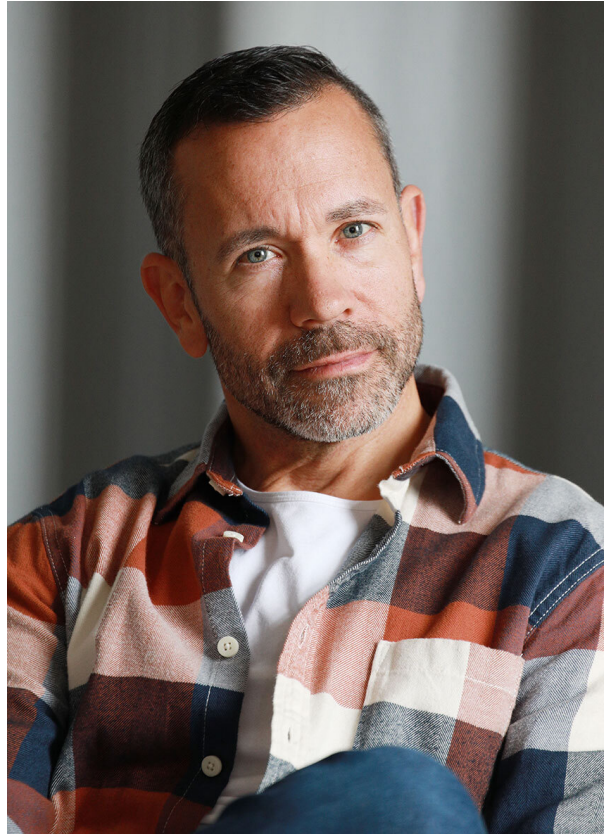

SCOUT

MODEL ● AGENCY

PASCAL P. 40 PLUS

HEIGHT 174 cm BUST/WAIST/HIPS 92/83/96 cm EYES blue grey HAIR black grey SHOES 42/43 LOCATION Schwyz CH

SCOUT

MODEL • AGENCY

PASCAL P. 40 PLUS

HEIGHT 174 cm BUST/WAIST/HIPS 92/83/96 cm EYES blue grey HAIR black grey SHOES 42/43 LOCATION Schwyz CH

SCOUT

MODEL ● AGENCY

PASCAL P. 40 PLUS

HEIGHT 174 cm BUST/WAIST/HIPS 92/83/96 cm EYES blue grey HAIR black grey SHOES 42/43 LOCATION Schwyz CH