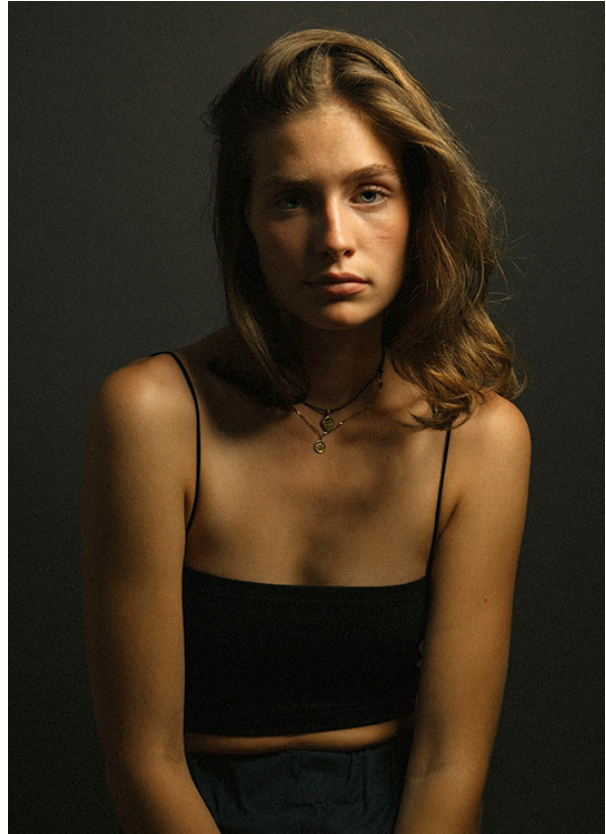

SCOUT

MODEL • AGENCY

PAULINE S. DEVELOPMENT

HEIGHT 176 cm BUST/WAIST/HIPS 79/65/93 cm EYES blue grey HAIR dark blonde SHOES 39 LOCATION Basel CH

SCOUT

MODEL • AGENCY

PAULINE S. DEVELOPMENT

HEIGHT 176 cm BUST/WAIST/HIPS 79/65/93 cm EYES blue grey HAIR dark blonde SHOES 39 LOCATION Basel CH