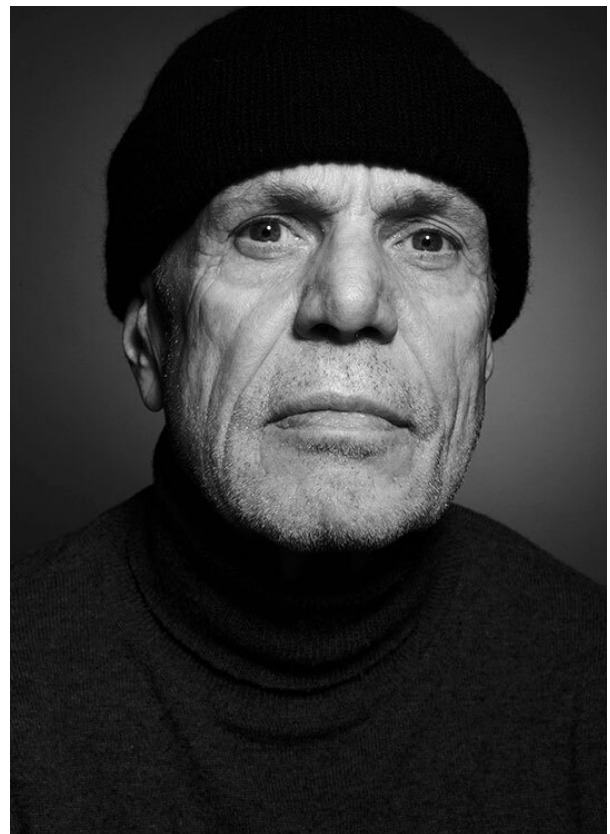

SCOUT

MODEL ● AGENCY

PETER GR. SILVER

HEIGHT 178 cm BUST/WAIST/HIPS 93/86/93 cm EYES blue HAIR grey SHOES 42 LOCATION Hamburg DE