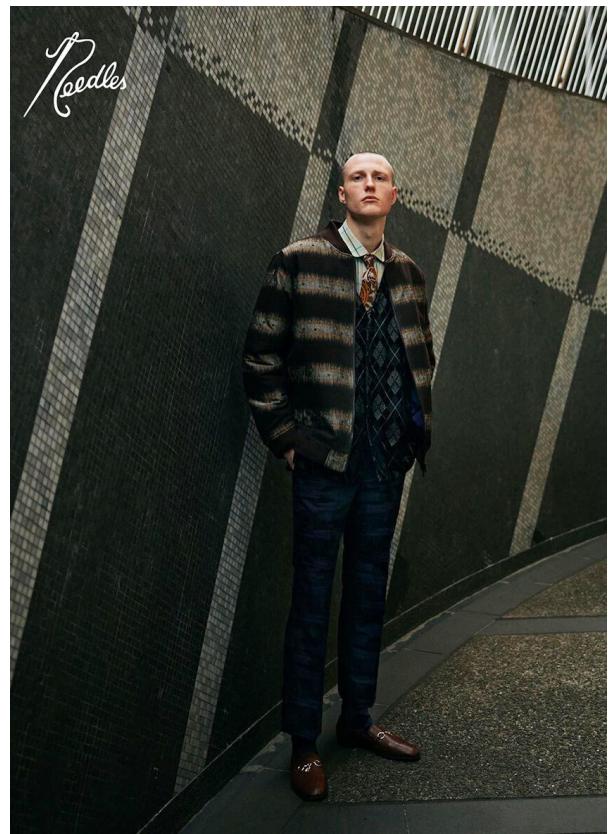

SCOUT

MODEL ● AGENCY

PHILIPP RO. 20 PLUS

HEIGHT 186.5 cm BUST/WAIST/HIPS 94/76/89 cm EYES blue green HAIR dark blonde SHOES 44.5 LOCATION Berlin DE