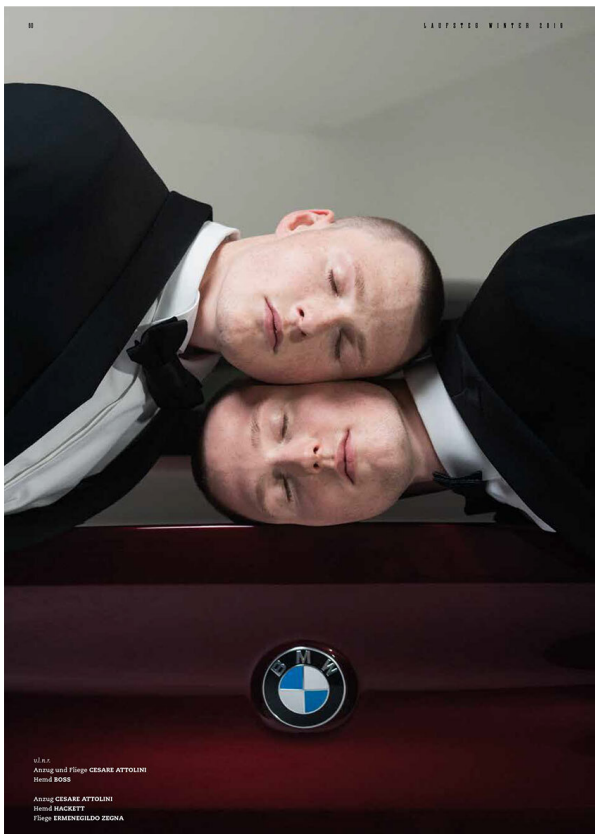

SCOUT

MODEL ● AGENCY

PHILIPP RO. 20 PLUS

HEIGHT 186.5 cm BUST/WAIST/HIPS 94/76/89 cm EYES blue green HAIR dark blonde SHOES 44.5 LOCATION Berlin DE

SCOUT

MODEL ● AGENCY

PHILIPP RO. 20 PLUS

HEIGHT 186.5 cm BUST/WAIST/HIPS 94/76/89 cm EYES blue green HAIR dark blonde SHOES 44.5 LOCATION Berlin DE

MODEL ● AGENCY

PHILIPP RO. 20 PLUS

HEIGHT 186.5 cm BUST/WAIST/HIPS 94/76/89 cm EYES blue green HAIR dark blonde SHOES 44.5 LOCATION Berlin DE

SCOUT

MODEL ● AGENCY

PHILIPP RO. 20 PLUS

HEIGHT 186.5 cm BUST/WAIST/HIPS 94/76/89 cm EYES blue green HAIR dark blonde SHOES 44.5 LOCATION Berlin DE

SCOUT

MODEL ● AGENCY

PHILIPP RO. 20 PLUS

HEIGHT 186.5 cm BUST/WAIST/HIPS 94/76/89 cm EYES blue green HAIR dark blonde SHOES 44.5 LOCATION Berlin DE